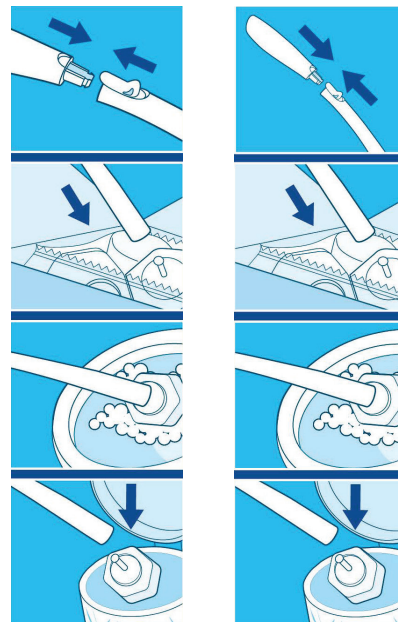

Packaging Notes

TO ASSEMBLE CADDY:

Quick & Easy One-Time Assembly

- Snap base onto caddy body
- [Load] -or- [place] pouch of cleaning heads -or- [Open pouch and [load] -or- [place] cleaning heads] into caddy
- Snap lid onto top of caddy
- Store this product handle in caddy

Note about [storage] hang tab -or- caddy -or- hanger -or- hook -or- [wand] holder

- [The] [molded] [storage] hang tab -or- caddy -or- hanger -or- hook -or- [wand] holder [hang[s] from -or- over [the] toilet tank [edge] [under [the] lid] -or- adheres -or- sticks to the side of the toilet tank [with an adhesive]]
- The [molded] [storage] hang tab -or- caddy -or- hanger -or- hook -or- [wand] holder is used for -or- provides easy storage of [this product[’s] -or- the] handle -or- wand

[Slide -or- replace [this product[’s] -or- the] handle onto -or- into the [storage] hang tab -or- caddy -or- hanger -or- hook -or- [wand] holder for easy storage.]

To Assemble Wand: Snap [handle] pieces together [until they click into place.] [Assembly is permanent.] [Press -or- click [blue -and/or- gray] button to initialize -or- initiate -or- set up -or- prepare -or- activate wand]

Quick & Easy One-Time Assembly

Optional Packaging Graphics

Prevents odor-causing bacteria growth for
48 HOURS

Prevents odor-causing bacteria growth^a for **48 HOURS**