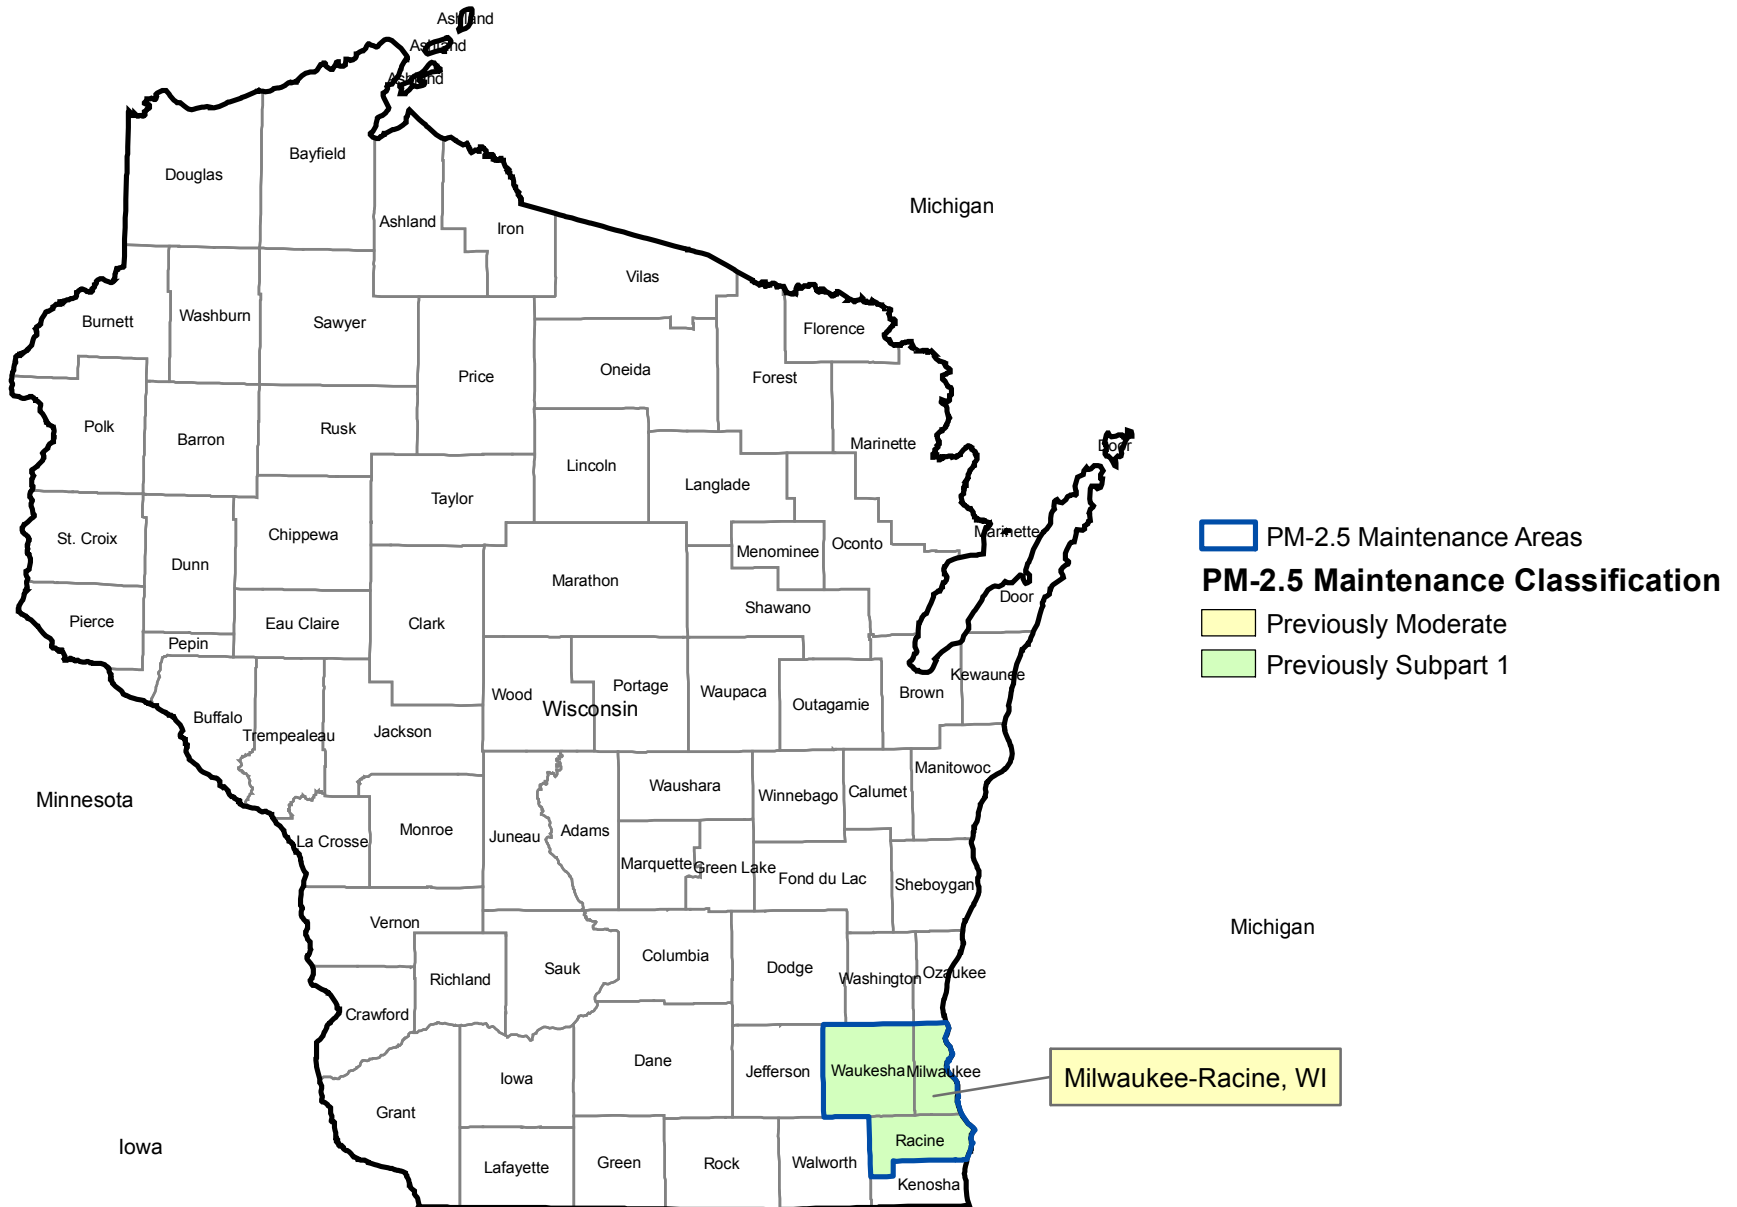

Wisconsin PM-2.5 Maintenance Areas (2006 Standard)

11/30/2021

Minnesota

Iowa

Illinois

Michigan

Michigan