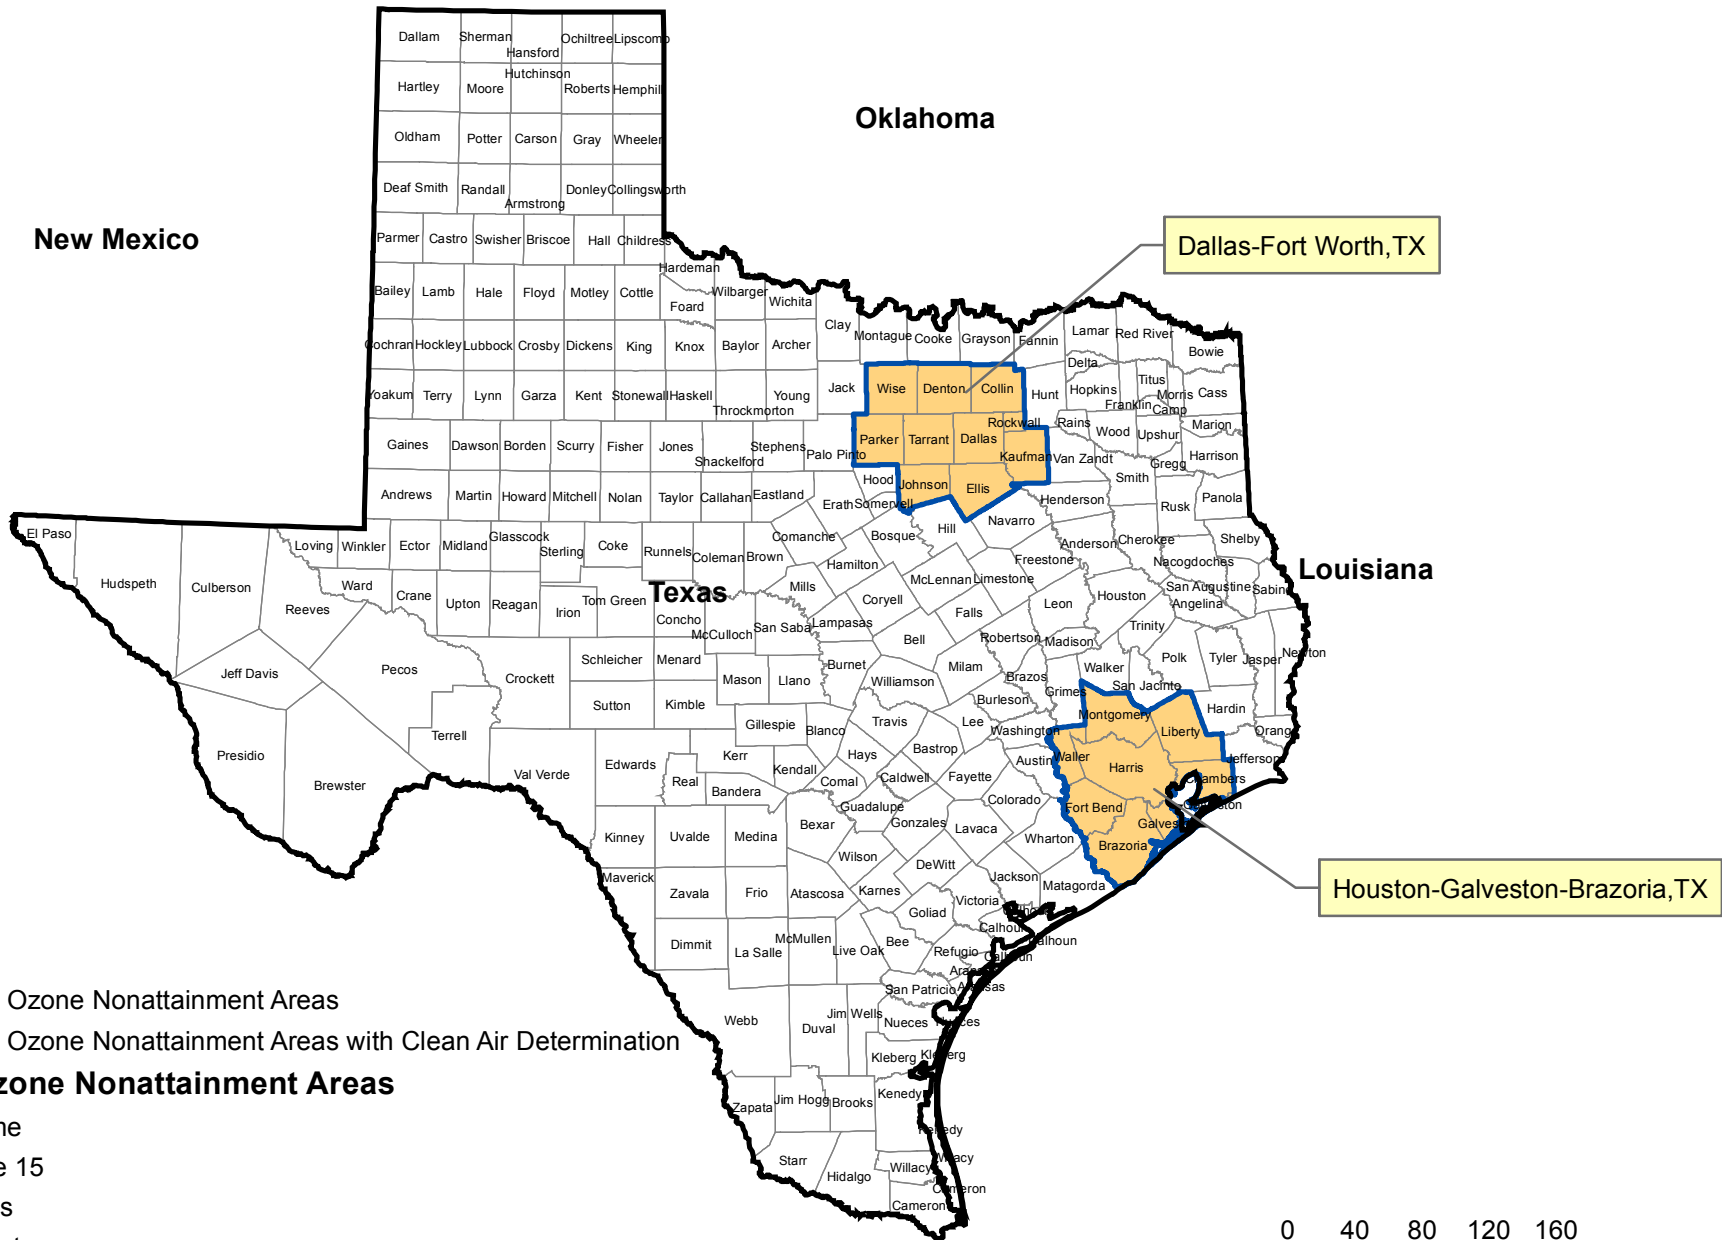

Texas 8-hour Ozone Nonattainment Areas (2008 Standard)

- 8-hour Ozone Nonattainment Areas
- 8-hour Ozone Nonattainment Areas with Clean Air Determination

8-hour Ozone Nonattainment Areas

- Extreme
- Severe 15
- Serious
- Moderate
- Marginal