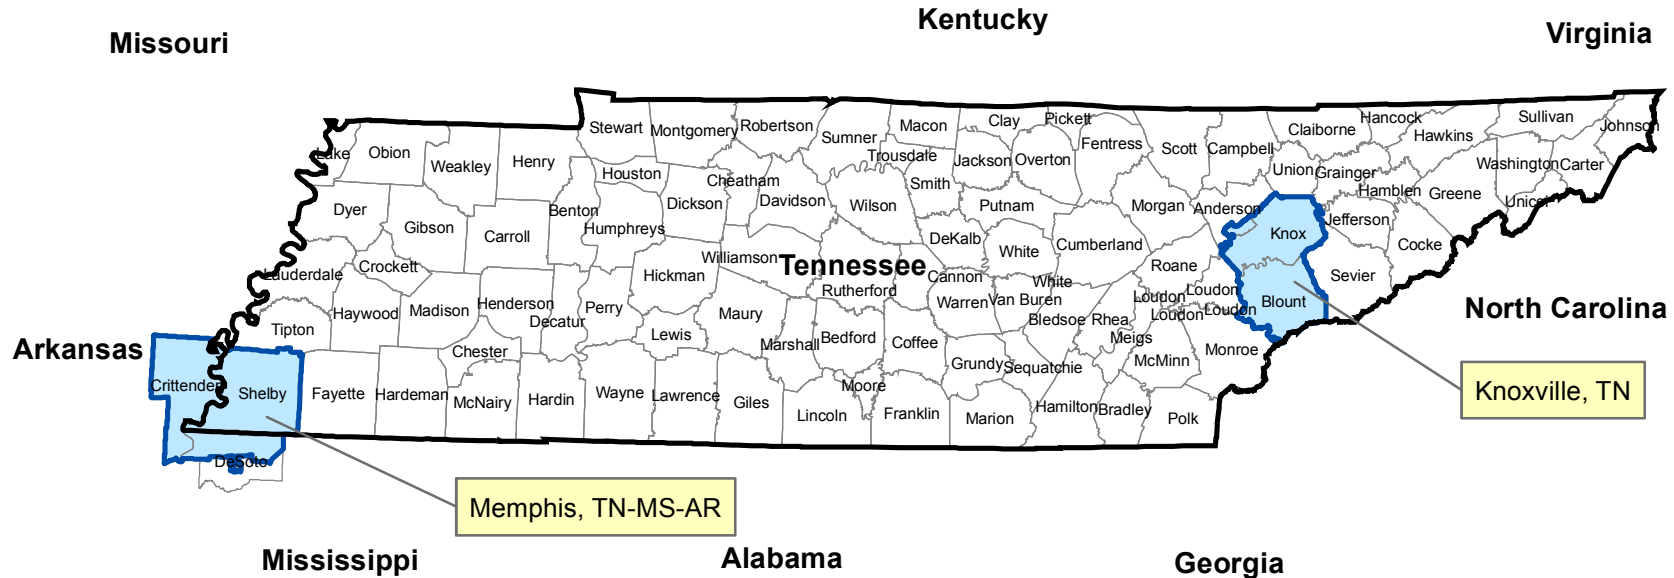

# Tennessee / Mississippi / Arkansas 8-hour Ozone Maintenance Areas (2008 Standard)

02/28/2021

 8-hour Ozone Maintenance Areas