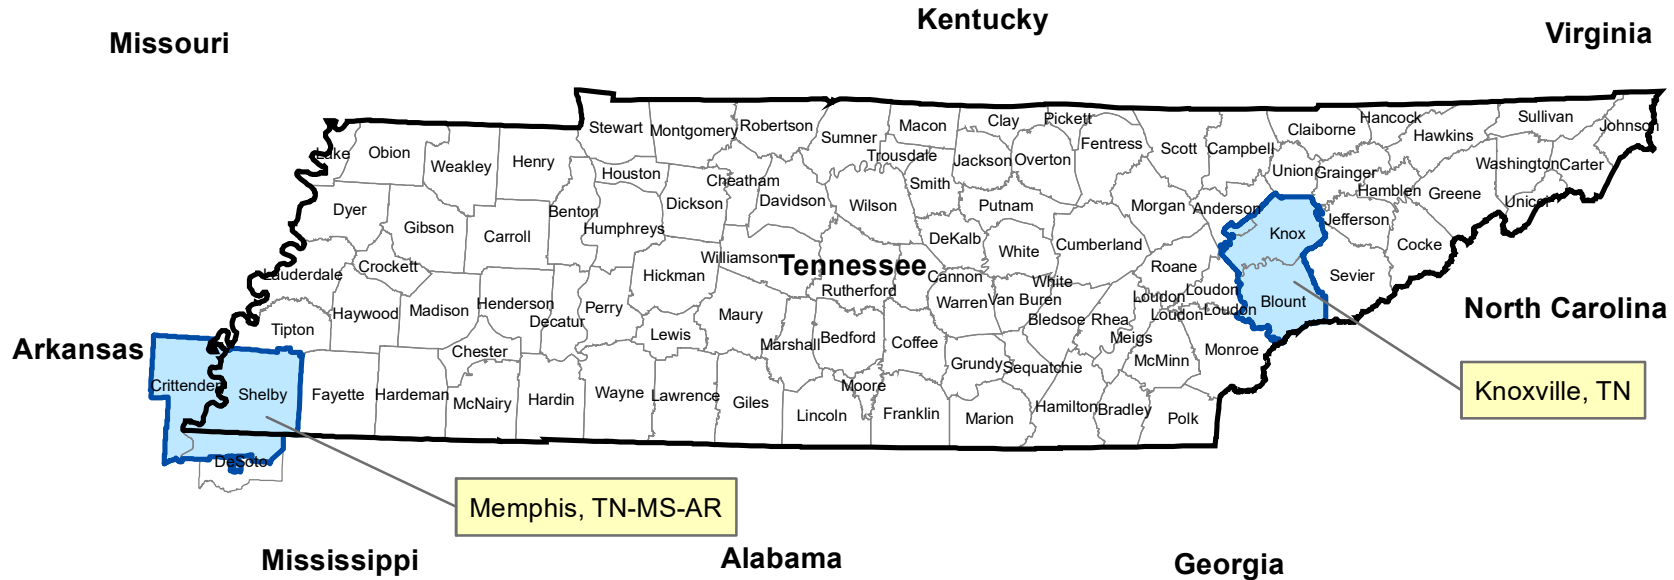

Tennessee / Mississippi / Arkansas 8-hour Ozone Maintenance Areas (2008 Standard)

01/31/2025

 8-hour Ozone Maintenance Areas

8-hour Ozone Maintenance Classification

-  Previously Extreme
-  Previously Severe 15
-  Previously Serious
-  Previously Moderate
-  Previously Marginal