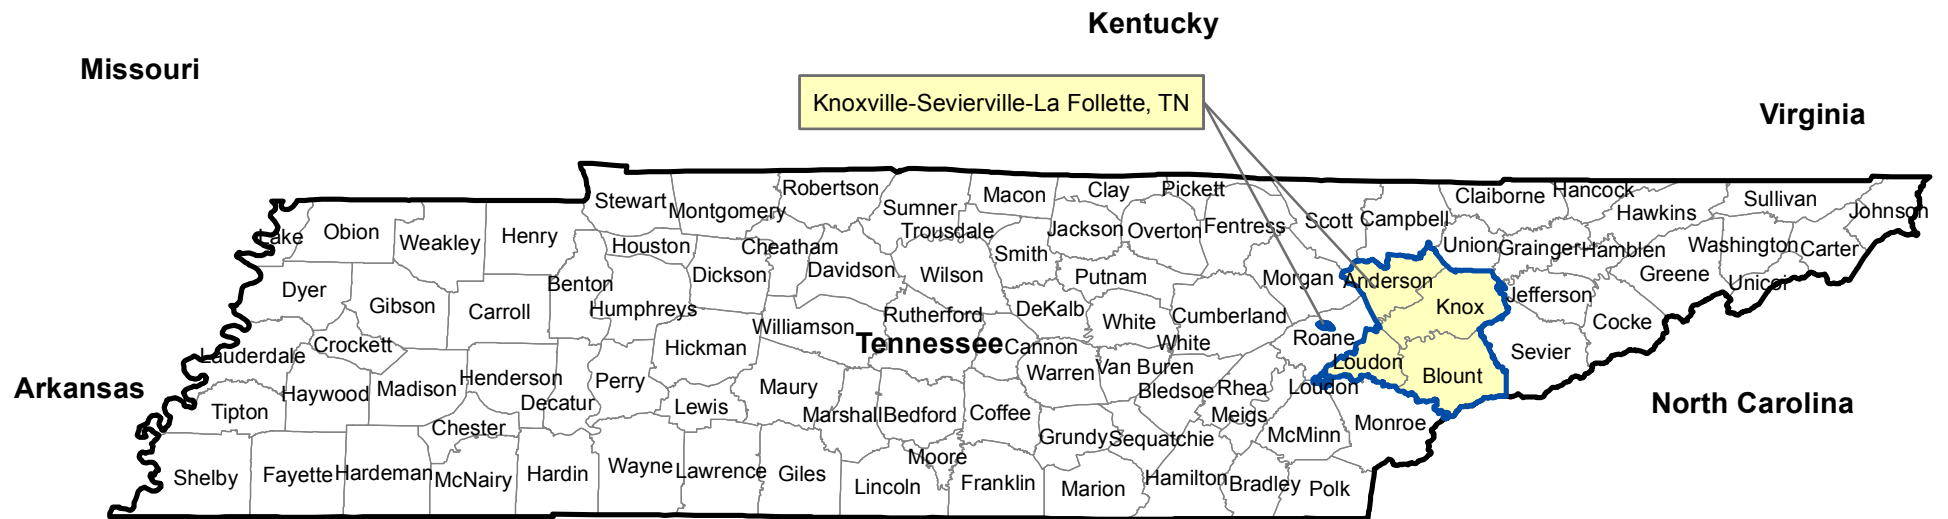

Tennessee PM-2.5 Maintenance Areas (2006 Standard)

Knoxville-Sevierville-La Follette, TN

-  PM-2.5 Maintenance Areas
- PM-2.5 Maintenance Classification**
-  Previously Moderate