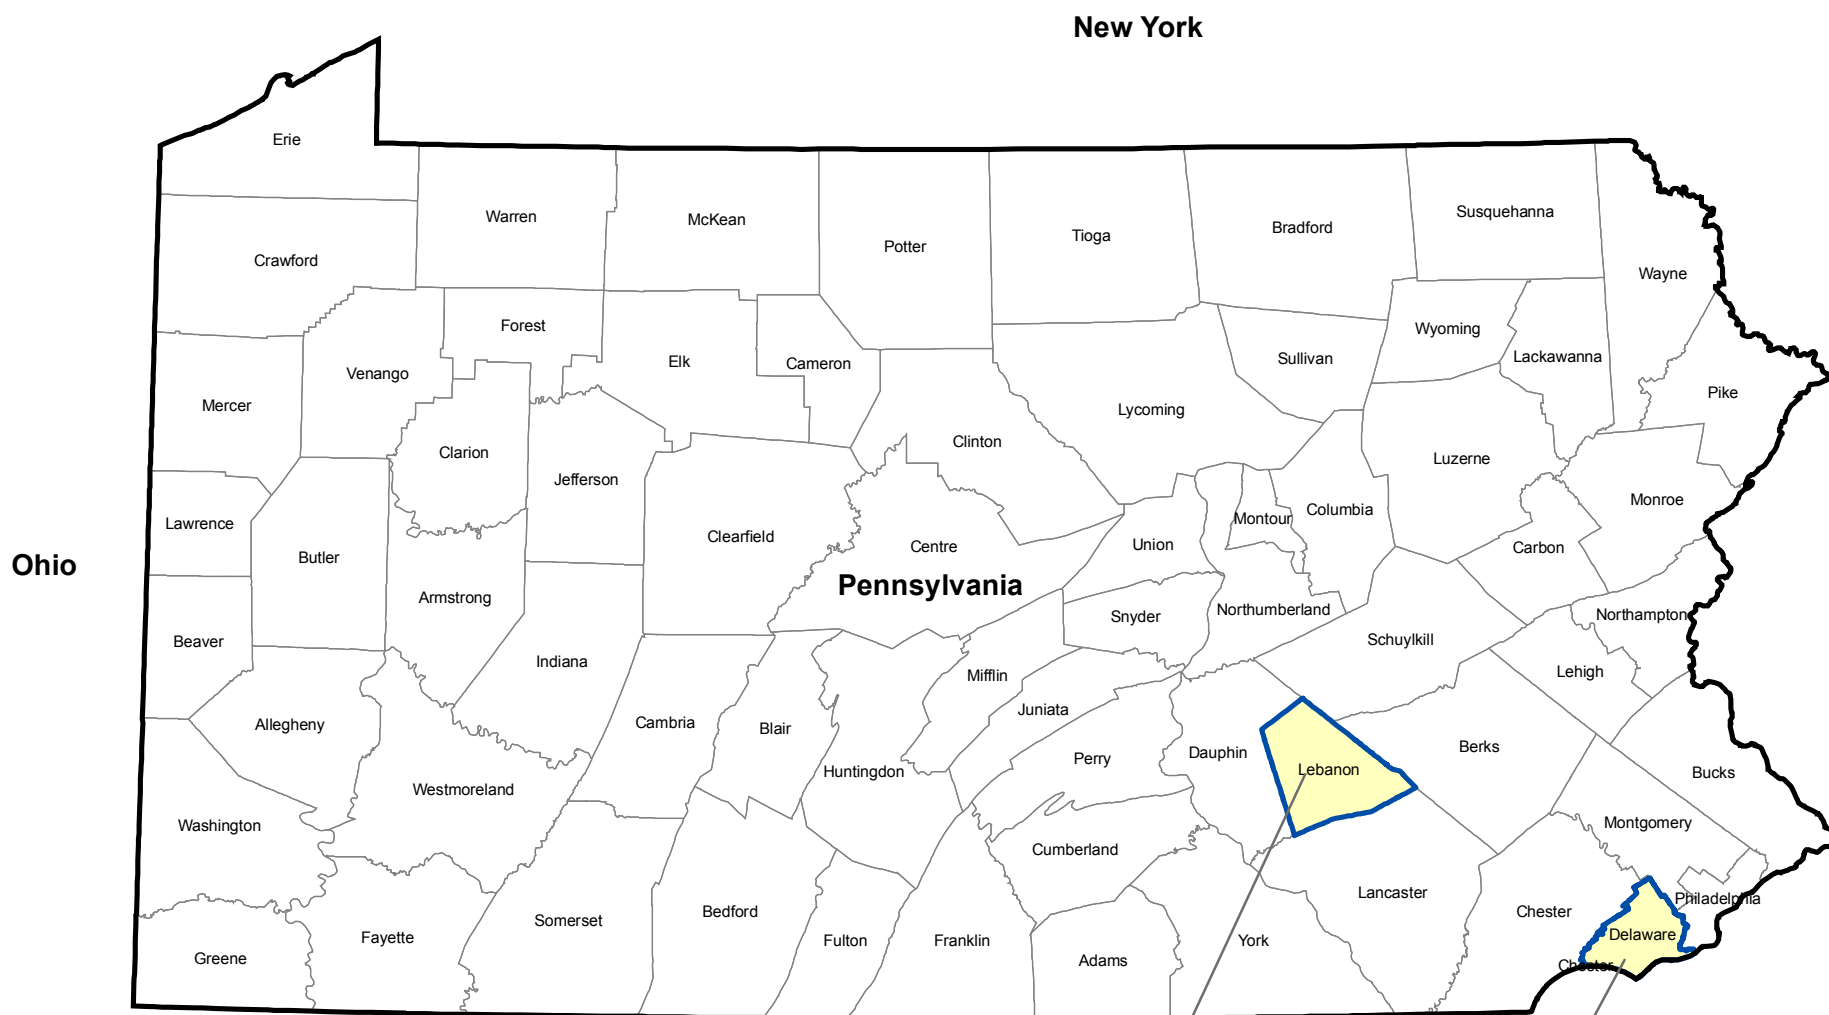

Pennsylvania PM-2.5 Maintenance Areas (2012 Standard)

11/30/2021

Lebanon County, PA

Maryland

Delaware County, PA

 PM-2.5 Maintenance Areas

PM-2.5 Maintenance Classification

 Previously Serious

 Previously Moderate