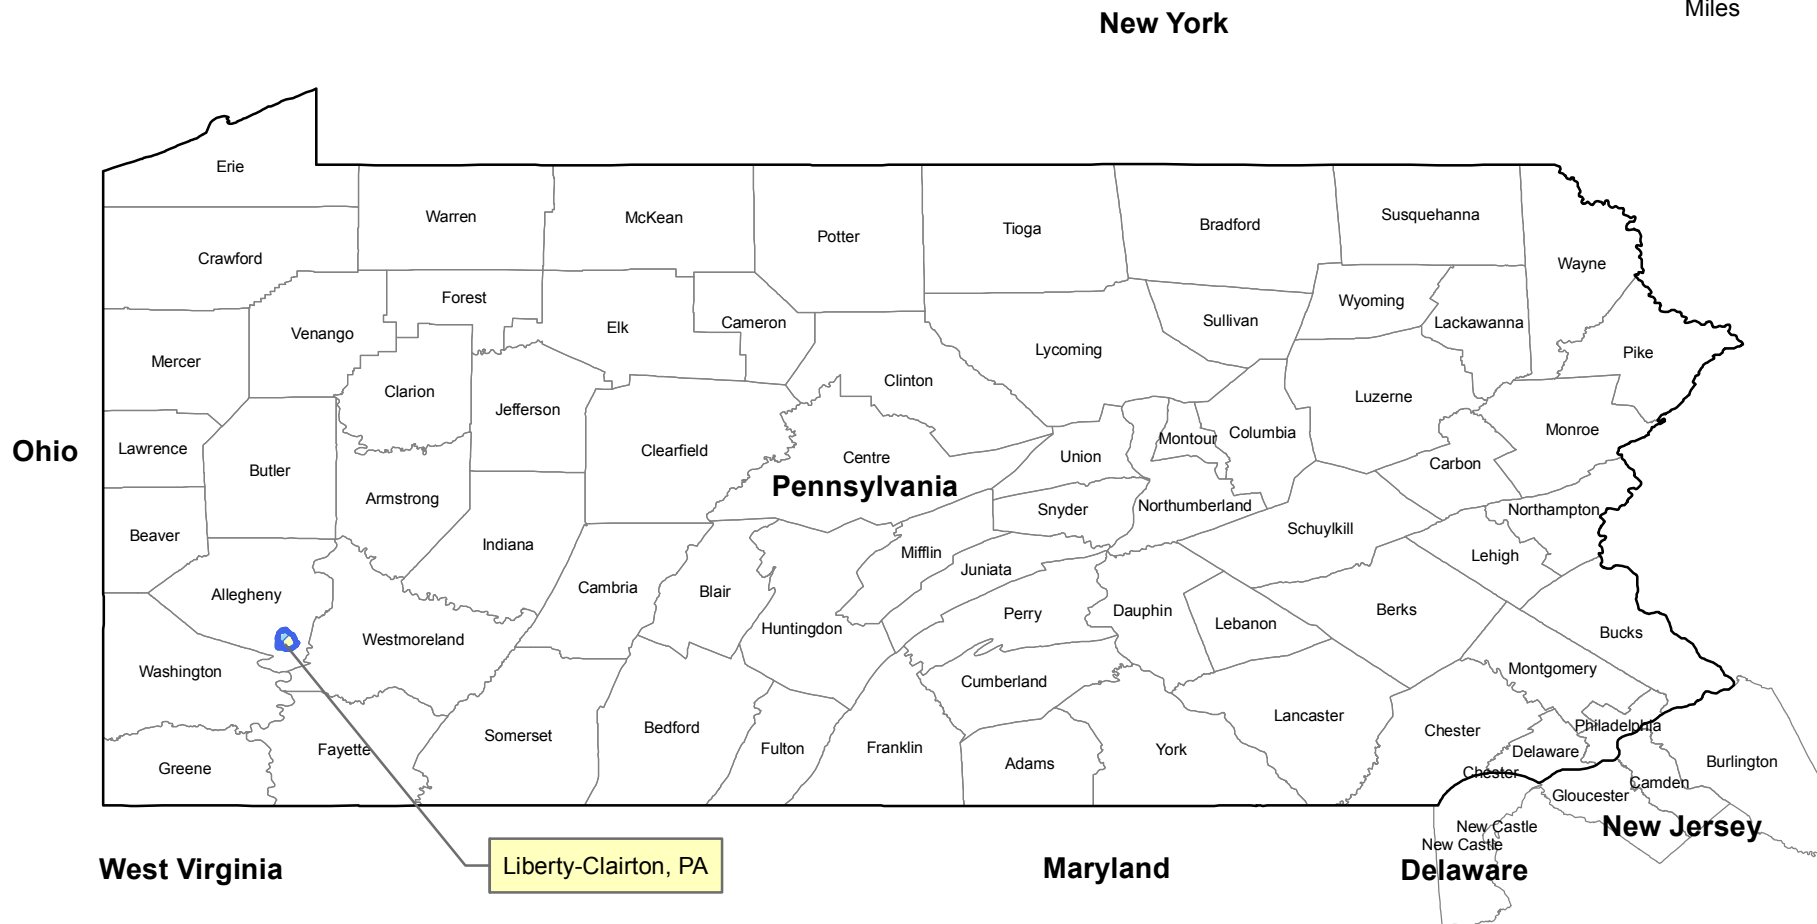

# Pennsylvania PM-2.5 Nonattainment Areas (1997 Standard)

0 9.5 19.2 38.4 Miles

Miles

-  PM-2.5 Nonattainment Areas with Clean Data
-  PM-2.5 Nonattainment Areas
- PM-2.5 Nonattainment Classification**
-  Moderate