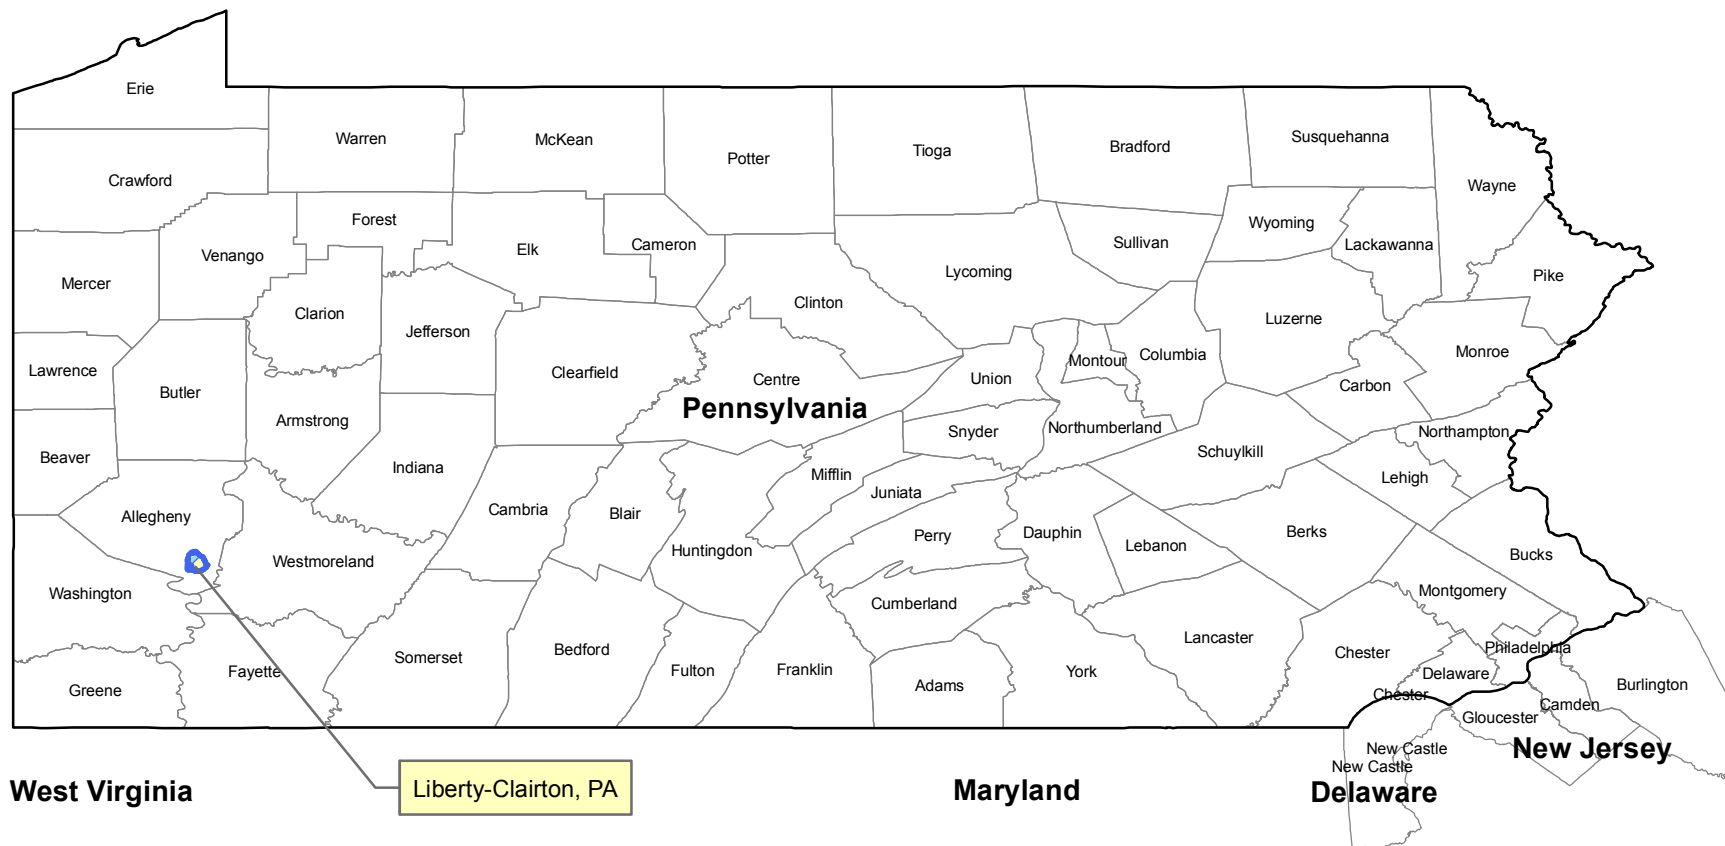

# Pennsylvania PM-2.5 Nonattainment Areas (1997 Standard)

0 9.5 19.2 38

Miles

New York

Ohio

West Virginia

Liberty-Clairton, PA

Maryland

Delaware

New Jersey

-  PM-2.5 Nonattainment Areas with Clean Data
-  PM-2.5 Nonattainment Areas
- PM-2.5 Nonattainment Classification**
-  Moderate