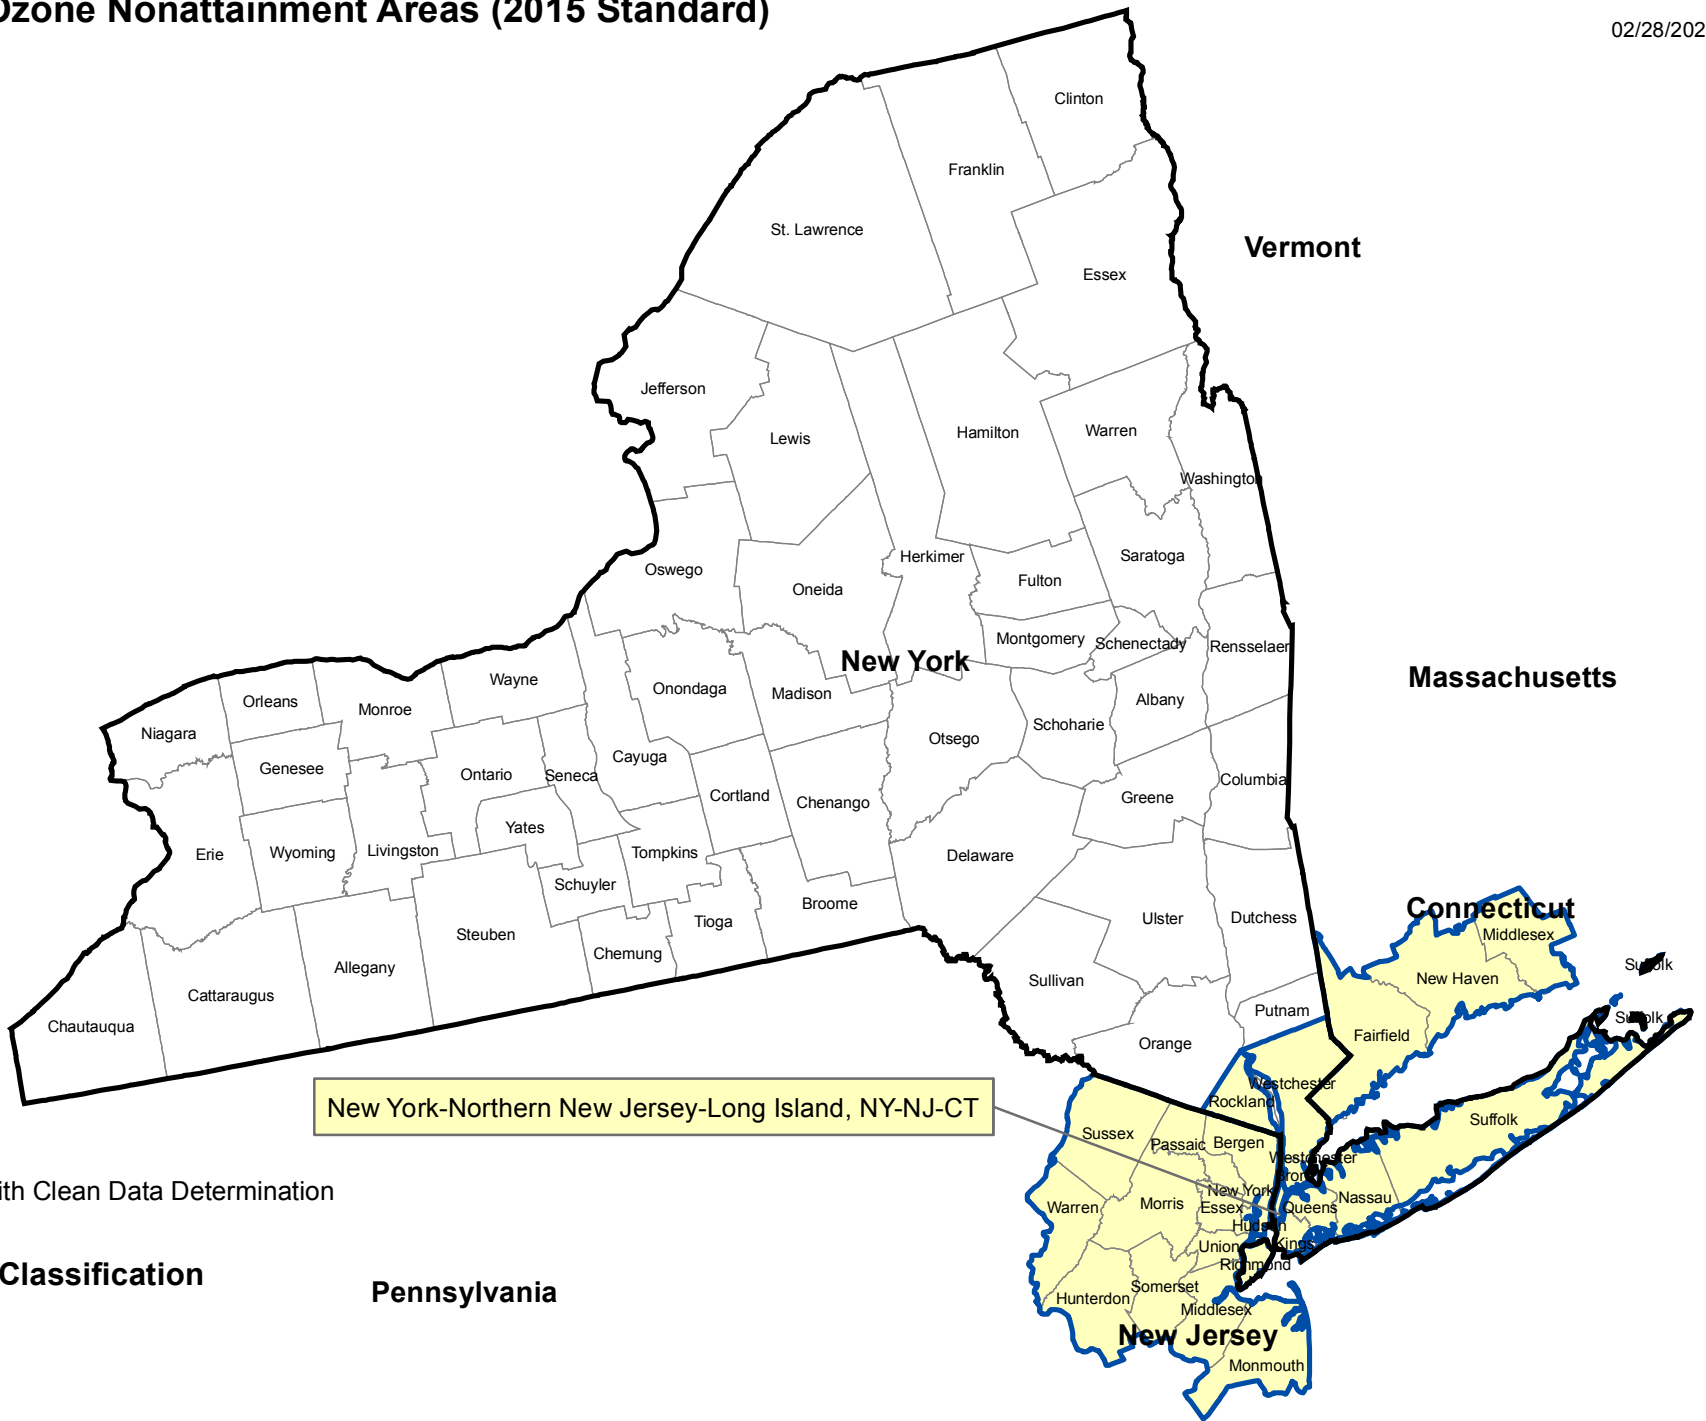

New York 8-hour Ozone Nonattainment Areas (2015 Standard)

New York-Northern New Jersey-Long Island, NY-NJ-CT

Nonattainment Areas with Clean Data Determination

Nonattainment Areas

Ozone Nonattainment Classification

- Extreme
- Severe-17
- Severe-15
- Serious
- Moderate
- Marginal
- Marginal (Rural Transport)

Pennsylvania