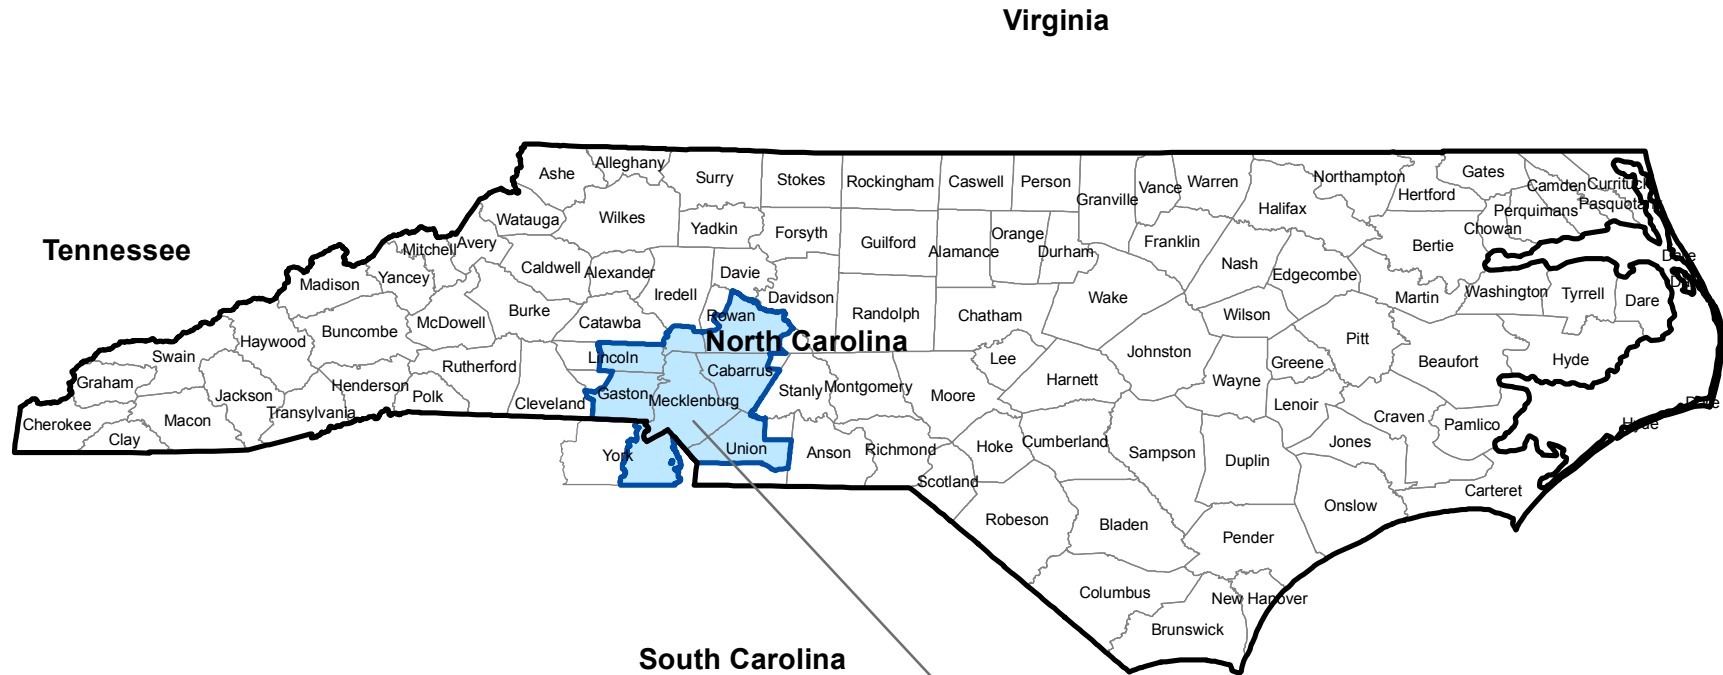

# North Carolina / South Carolina 8-hour Ozone Maintenance Areas (2008 Standard)

10/31/2020

 8-hour Ozone Maintenance Areas