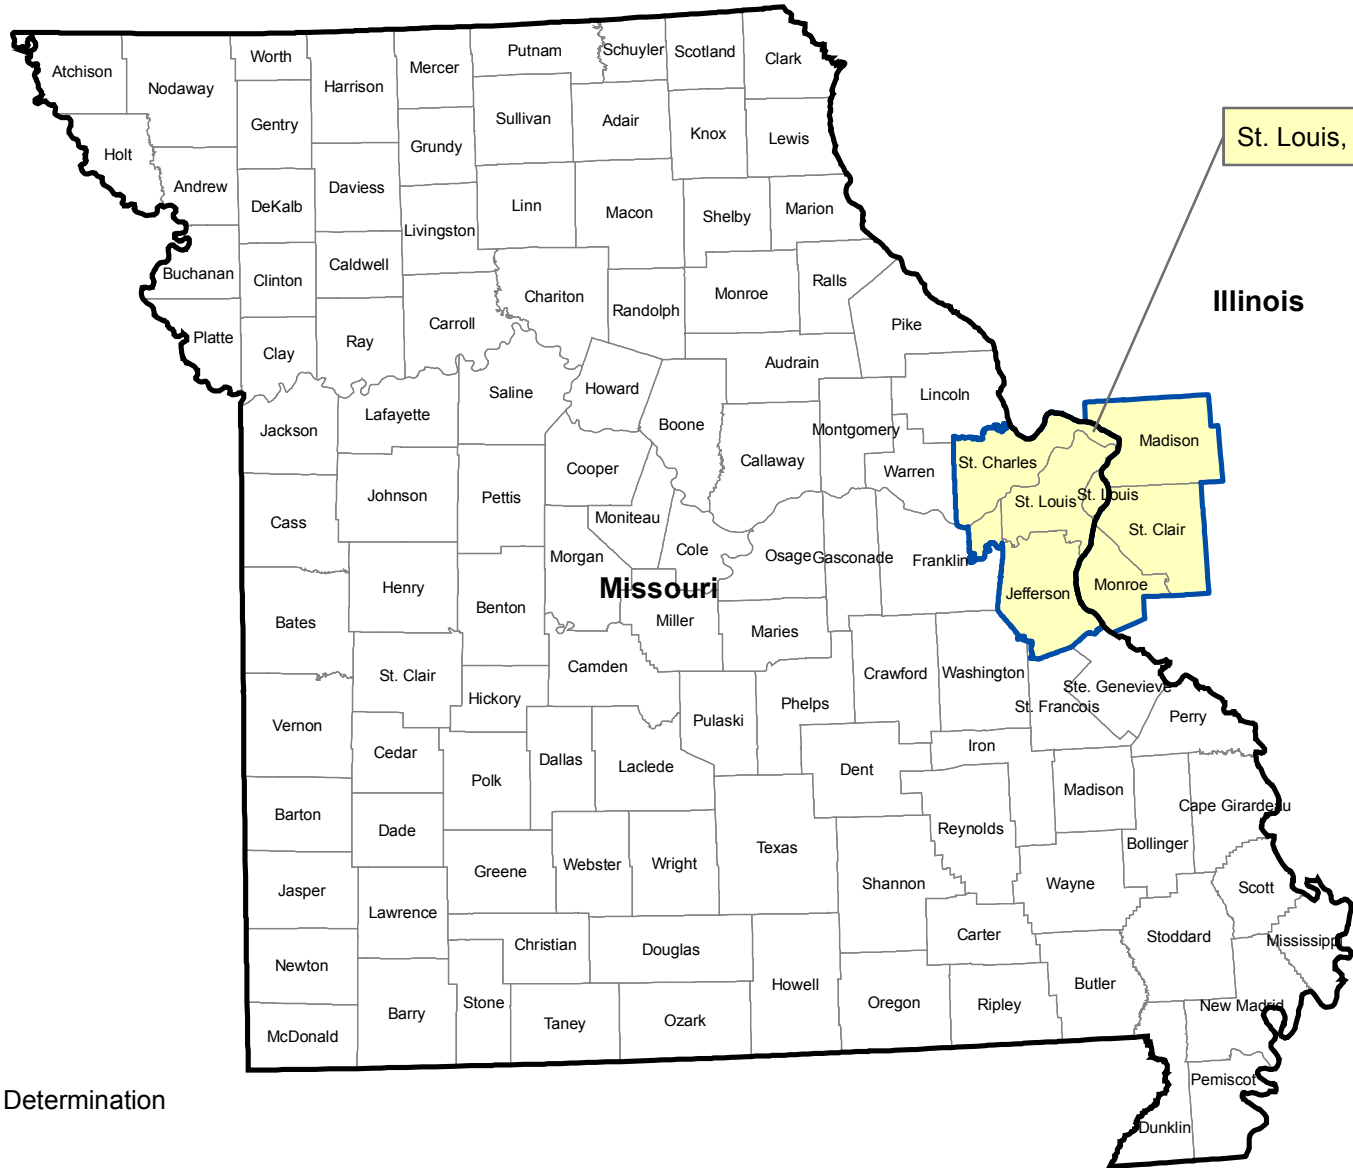

Missouri 8-hour Ozone Nonattainment Areas (2015 Standard)

Iowa

Nebraska

Kansas

Illinois

Kentucky

Arkansas

Tennessee

St. Louis, MO-IL

0 20 40 60 80

Miles