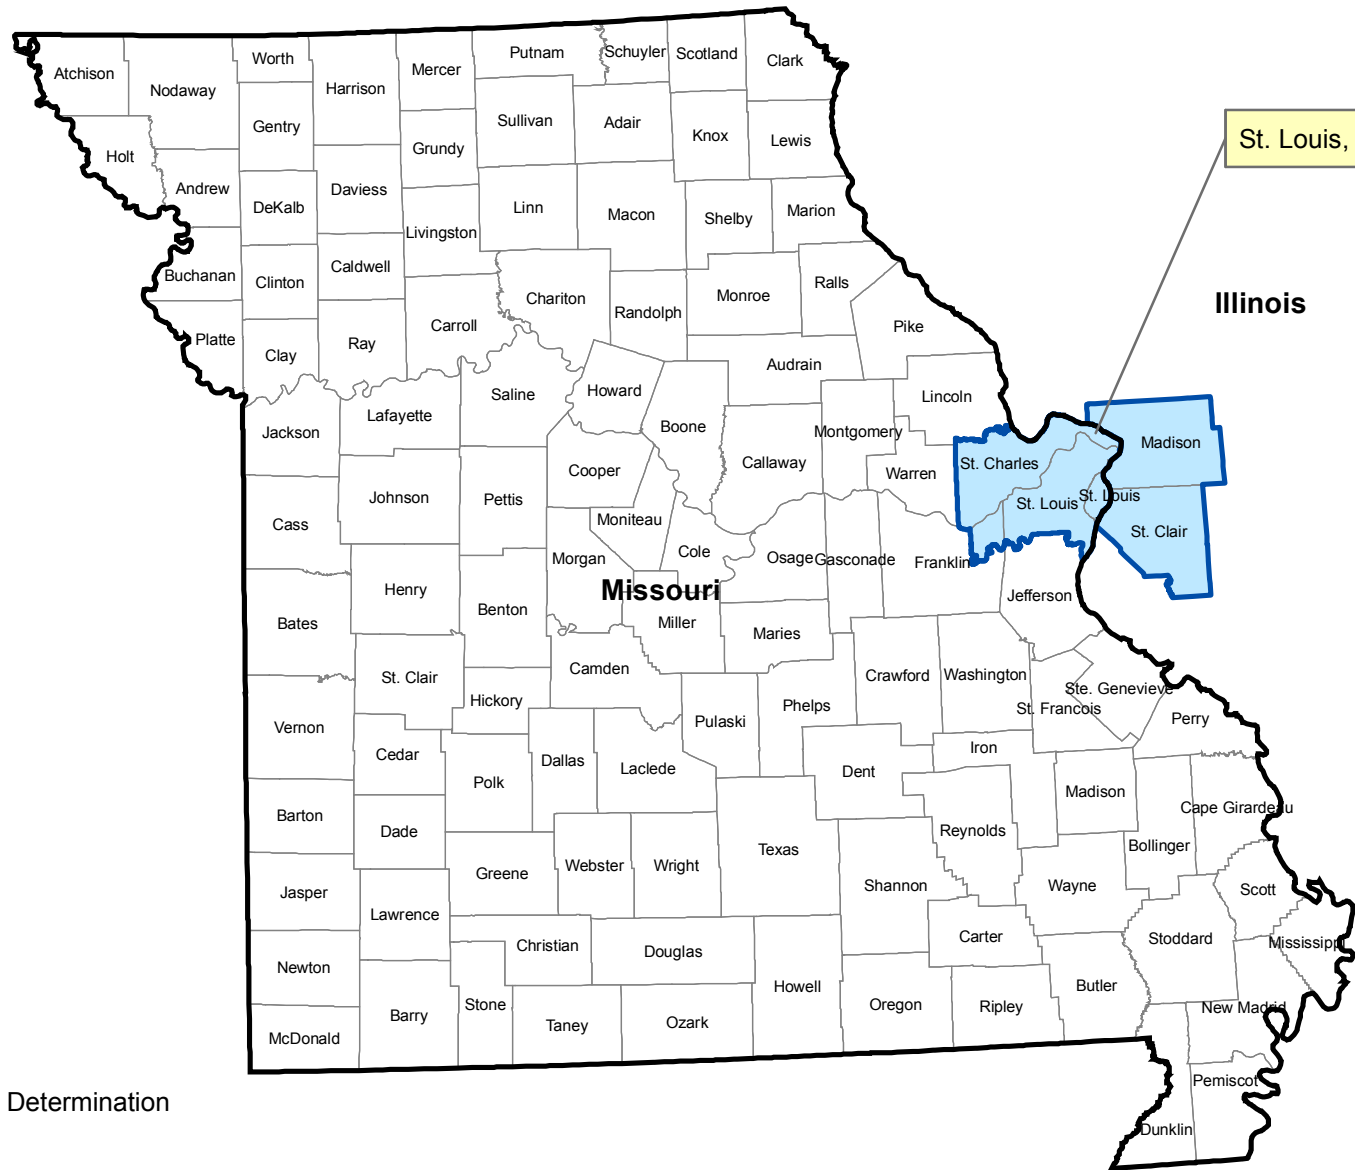

Missouri 8-hour Ozone Nonattainment Areas (2015 Standard)

Iowa

Nebraska

Kansas

Illinois

Kentucky

Arkansas

Tennessee

St. Louis, MO-IL

Nonattainment Areas with Clean Data Determination

Nonattainment Areas

Ozone Nonattainment Classification

- Extreme
- Severe-17
- Severe-15
- Serious
- Moderate
- Marginal
- Marginal (Rural Transport)