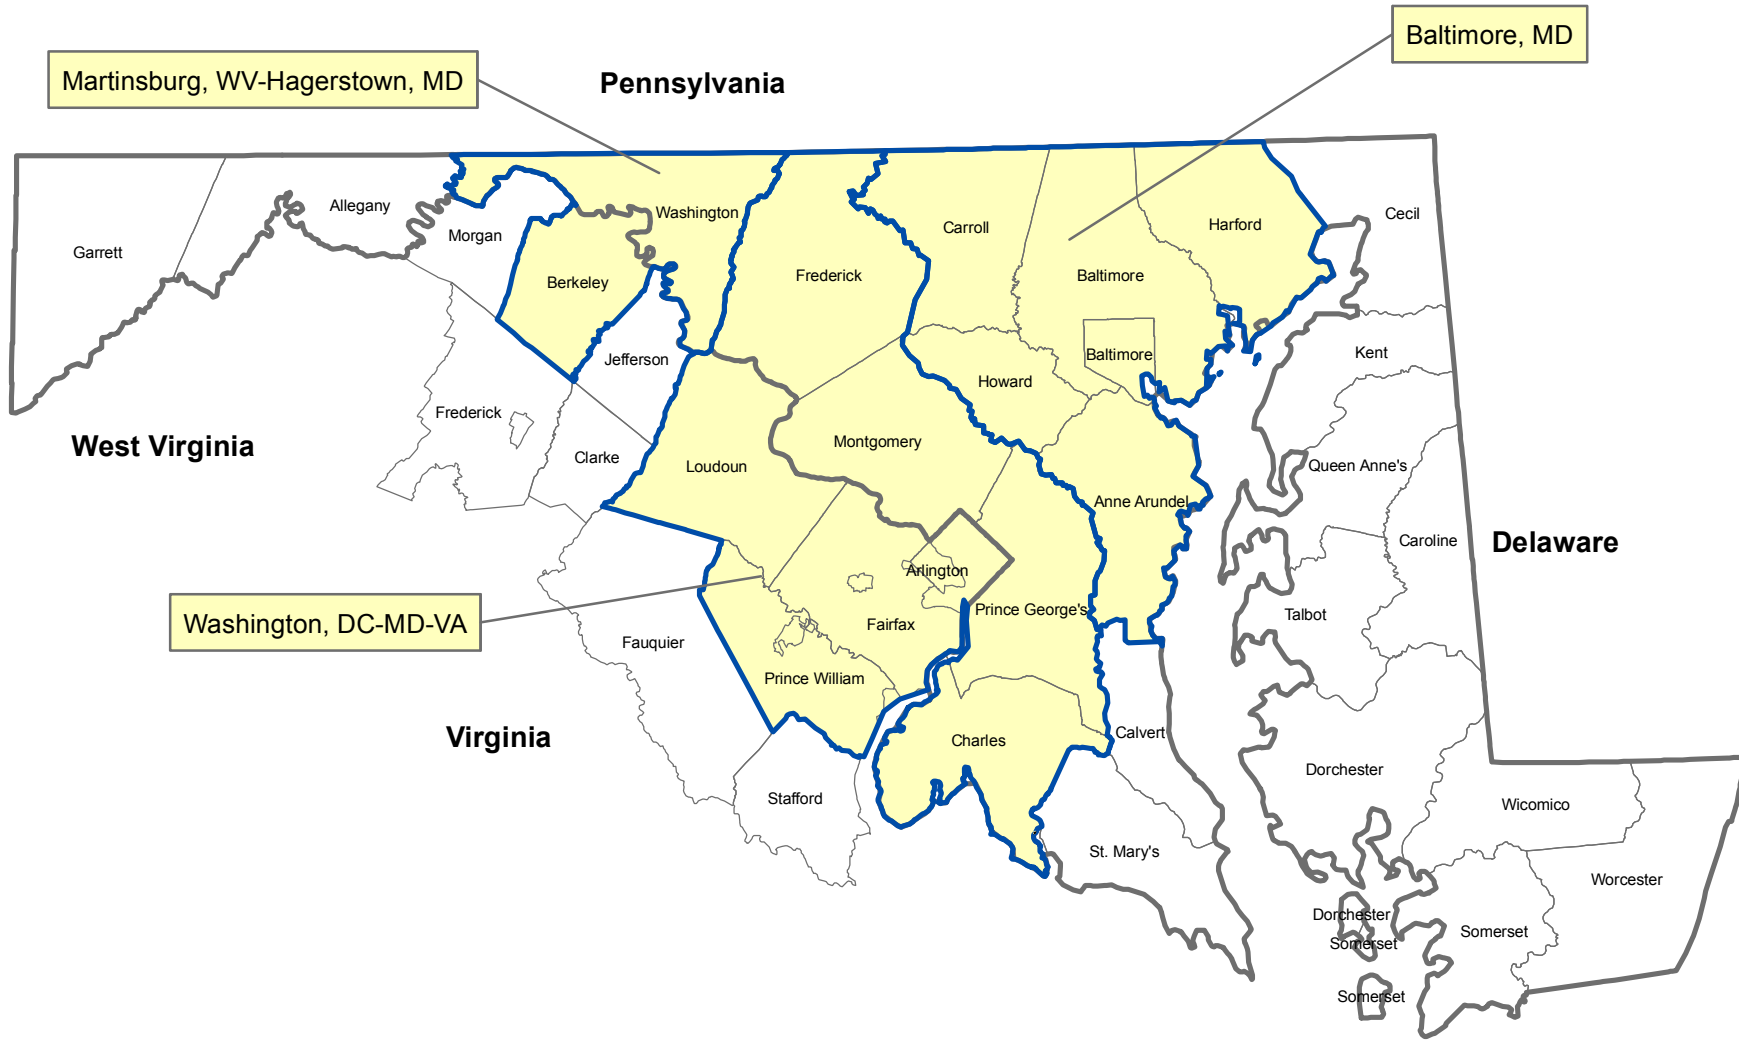

# Maryland / Virginia / Washington D.C. PM-2.5 Maintenance Areas (1997 Standard)

08/31/2023

 PM-2.5 Maintenance Areas