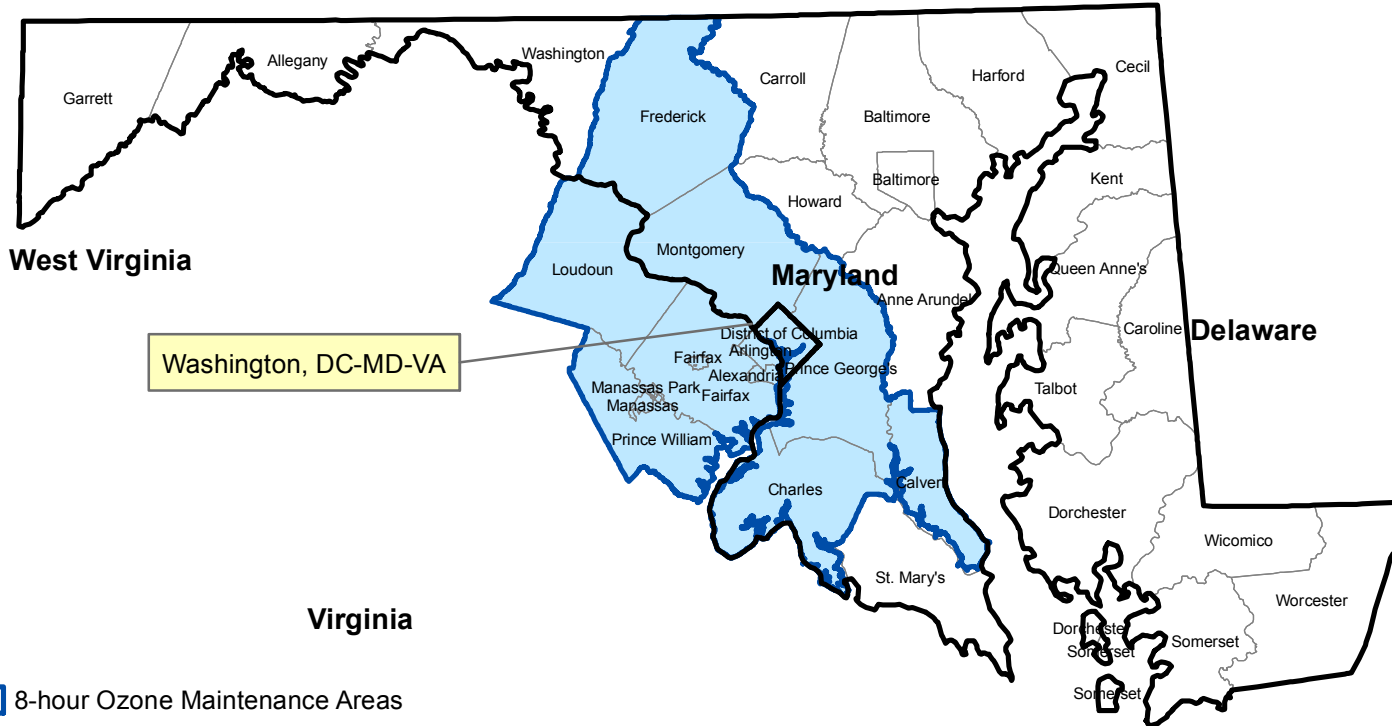

Pennsylvania

New Jersey

Washington, DC-MD-VA

8-hour Ozone Maintenance Areas

8-hour Ozone Maintenance Classification

- Previously Extreme
- Previously Severe 15
- Previously Serious
- Previously Moderate
- Previously Marginal