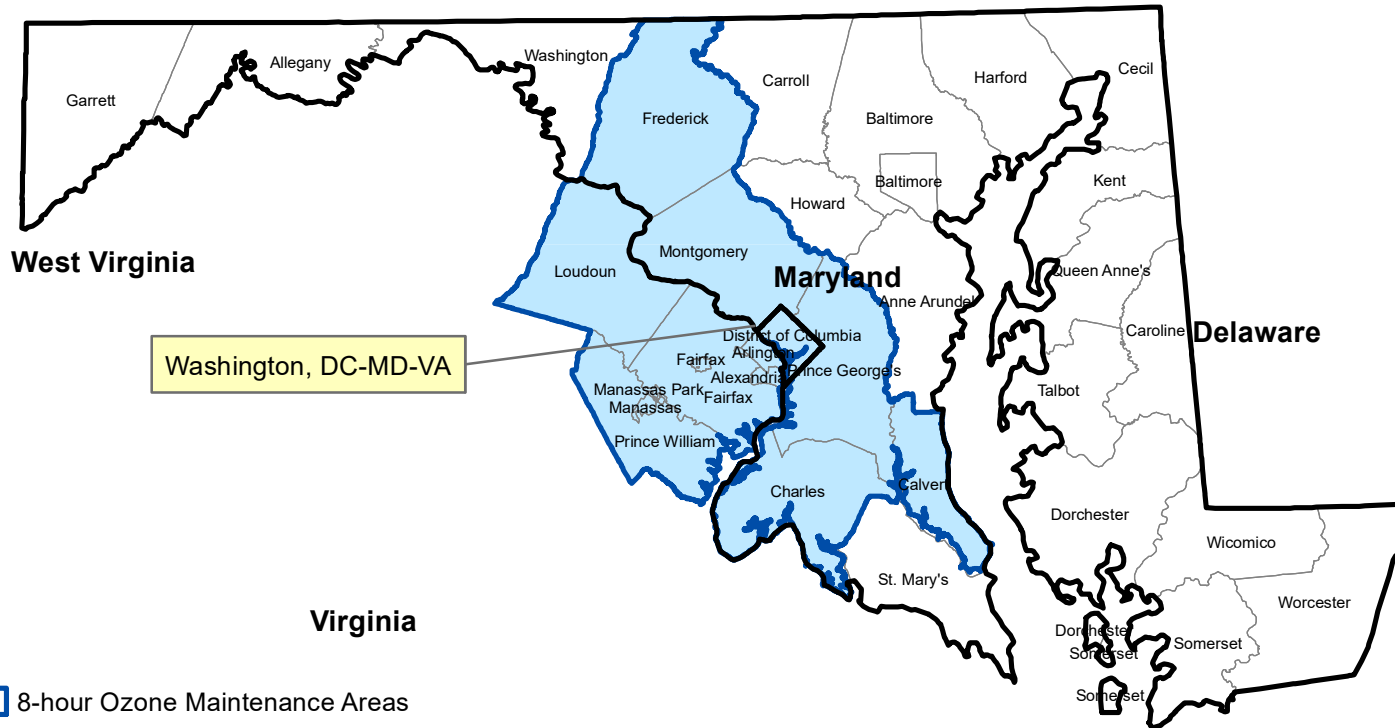

Pennsylvania

New Jersey

8-hour Ozone Maintenance Areas

8-hour Ozone Maintenance Classification

- Previously Extreme
- Previously Severe 15
- Previously Serious
- Previously Moderate
- Previously Marginal