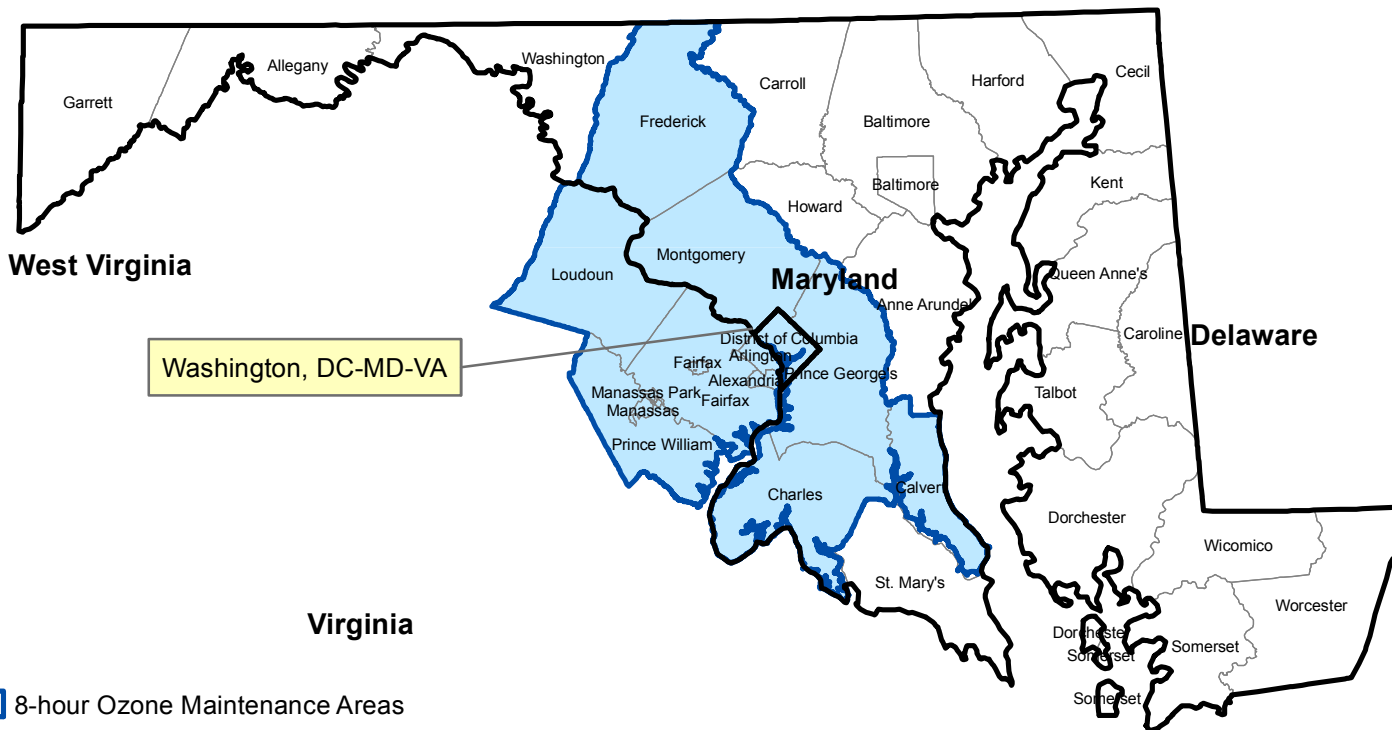

Pennsylvania

New Jersey

8-hour Ozone Maintenance Areas

**8-hour Ozone Maintenance Classification**

- Previously Extreme
- Previously Severe 15
- Previously Serious
- Previously Moderate
- Previously Marginal