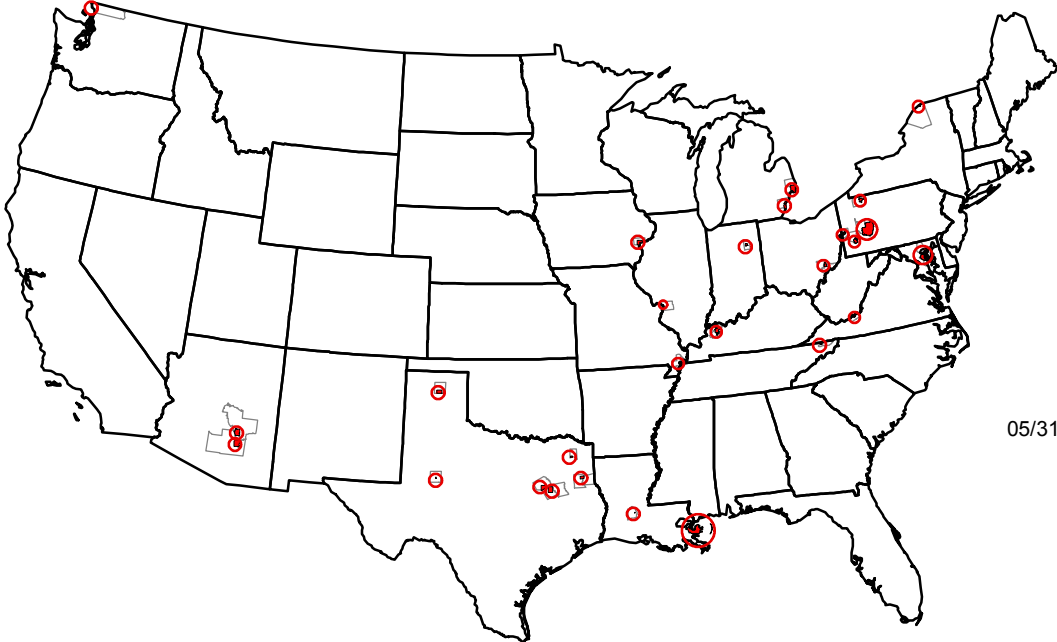

SO2 Nonattainment Areas (2010 Standard)

SO2 Nonattainment Areas

Nonattainment areas are indicated by color. When only a portion of a county is shown in color, it indicates that only that part of the county is within a nonattainment area boundary.