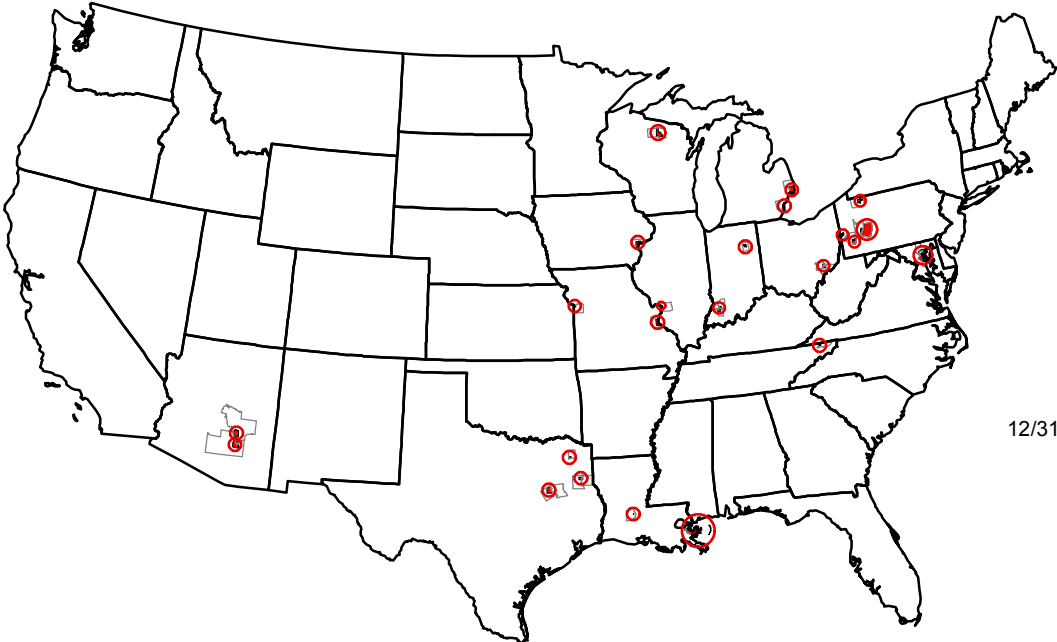

# SO2 Nonattainment Areas (2010 Standard)

12/31/2020

 SO2 Nonattainment Areas

Nonattainment areas are indicated by color. When only a portion of a county is shown in color, it indicates that only that part of the county is within a nonattainment area boundary.