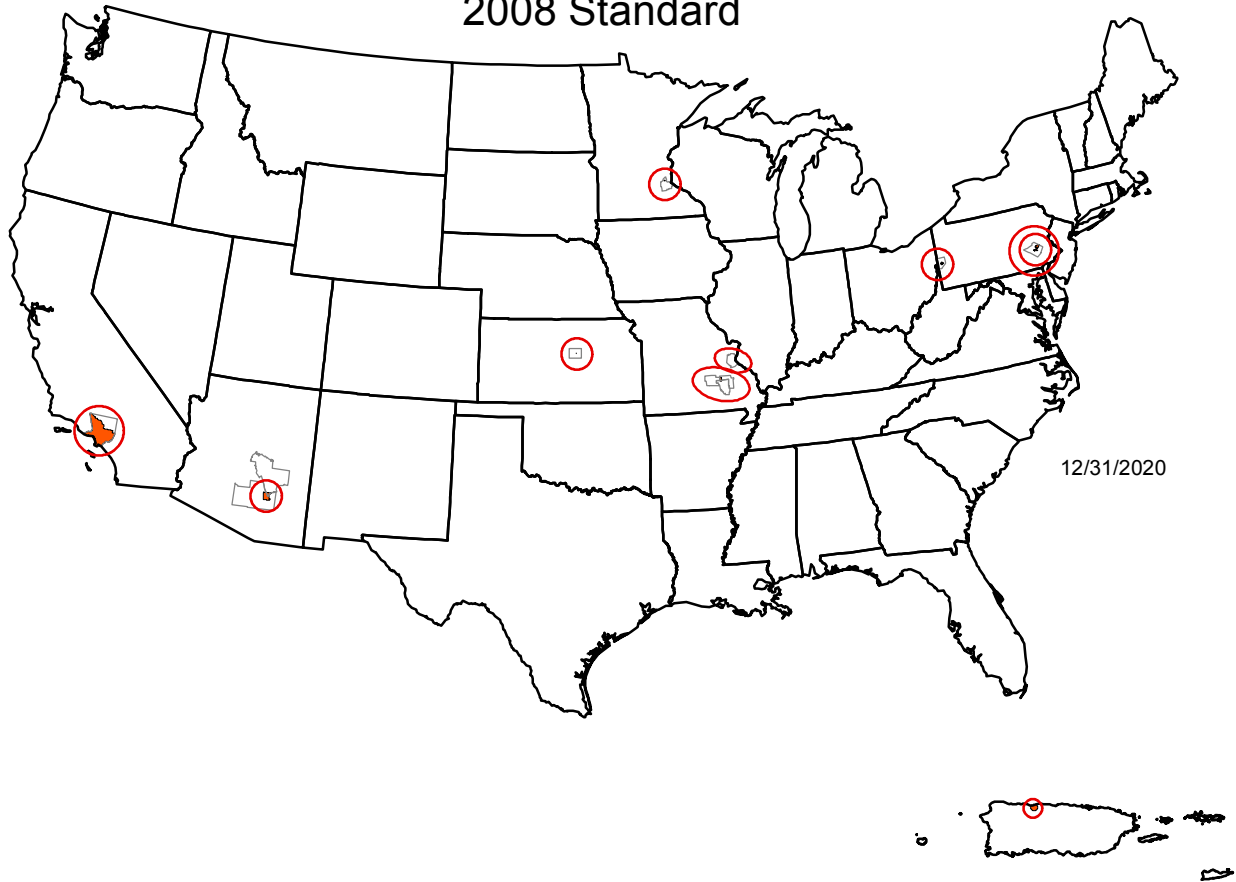

## Counties Designated Nonattainment for Lead 2008 Standard

 Nonattainment Areas (2008 Standard)

The portions of a county designated nonattainment are indicated by color on this national map. The counties with nonattainment areas are circled. The double circles indicate that there are two nonattainment areas within the same county. The State maps provide details of the smaller nonattainment areas within the county boundaries.