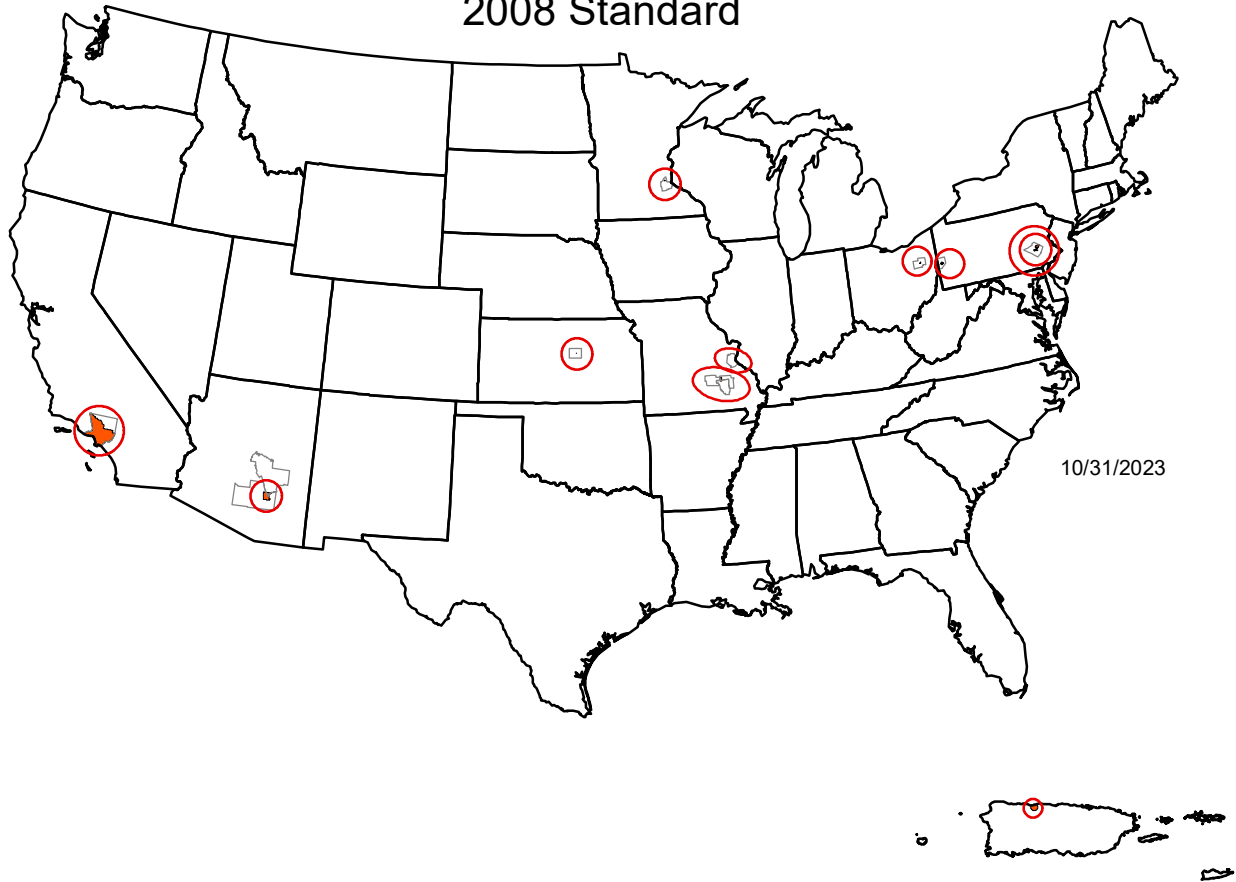

## Counties Designated Nonattainment for Lead 2008 Standard

 Nonattainment Areas (2008 Standard)

The portions of a county designated nonattainment are indicated by color on this national map. The counties with nonattainment areas are circled. The double circles indicate that there are two nonattainment areas within the same county. The State maps provide details of the smaller nonattainment areas within the county boundaries.