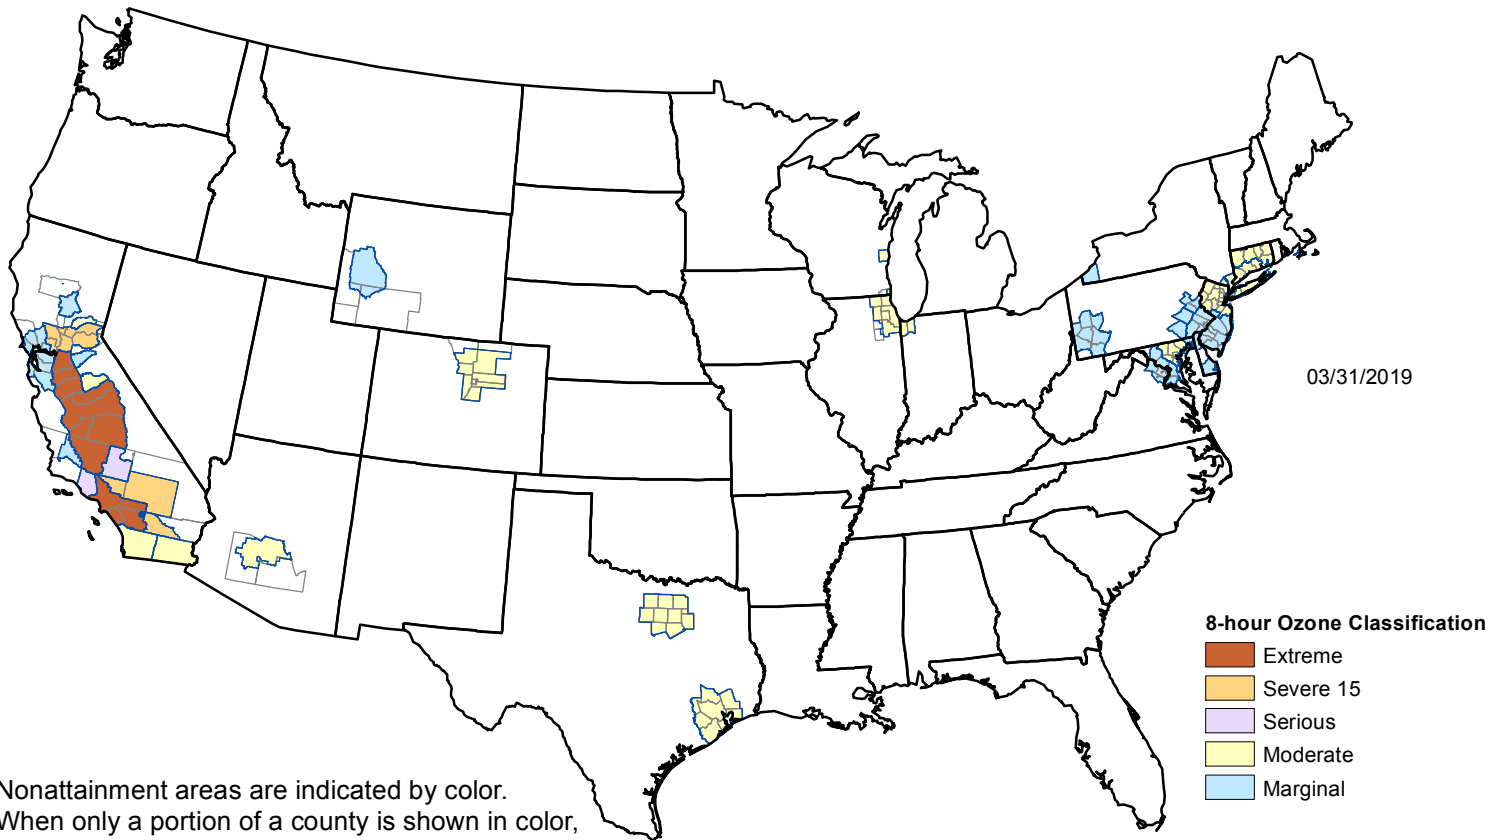

8-Hour Ozone Nonattainment Areas (2008 Standard)

Nonattainment areas are indicated by color. When only a portion of a county is shown in color, it indicates that only that part of the county is within a nonattainment area boundary.