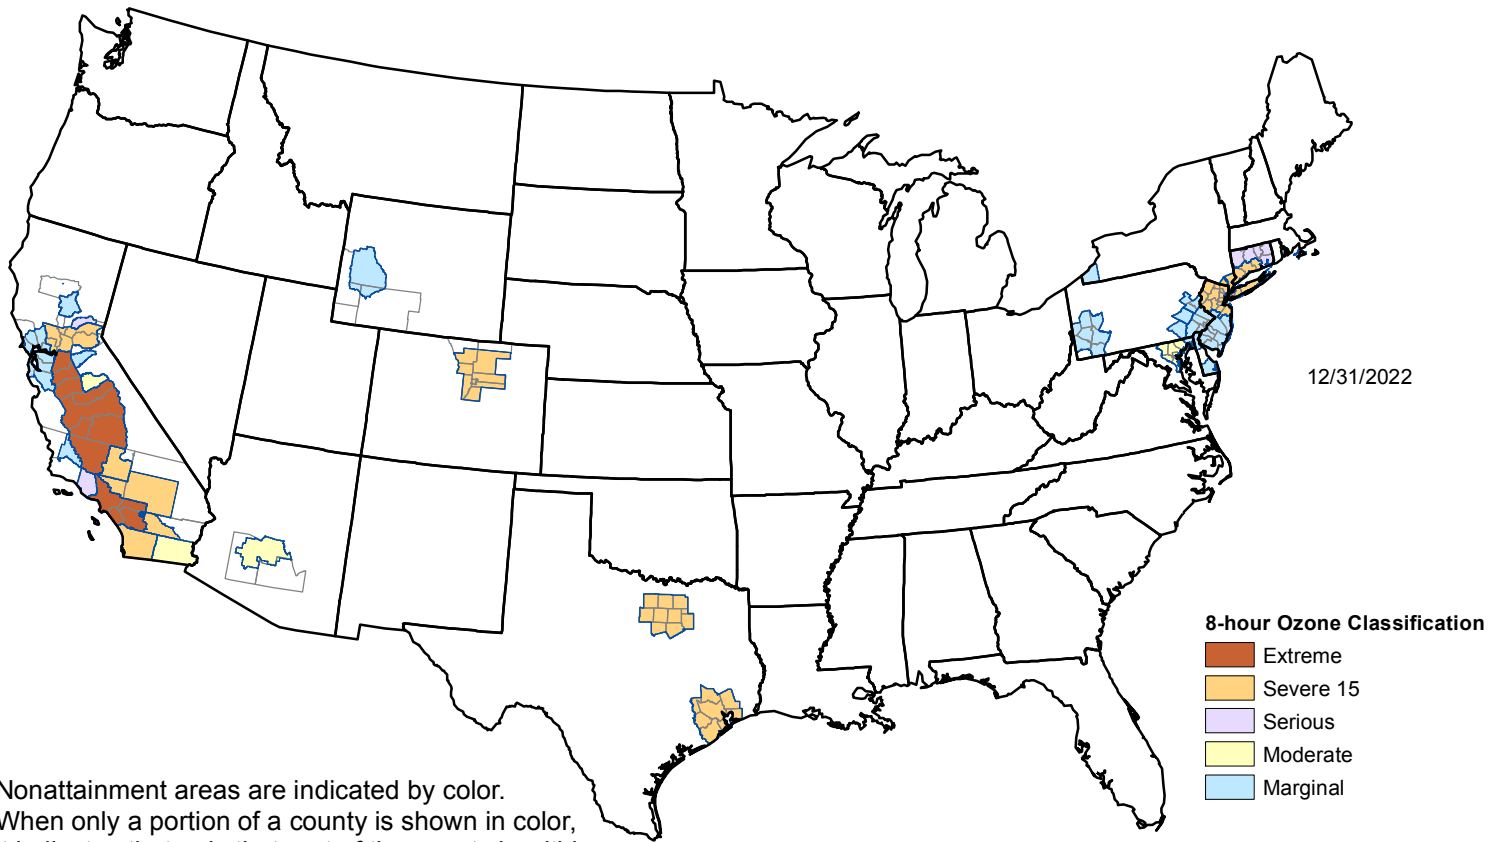

8-Hour Ozone Nonattainment Areas (2008 Standard)

Nonattainment areas are indicated by color. When only a portion of a county is shown in color, it indicates that only that part of the county is within a nonattainment area boundary.