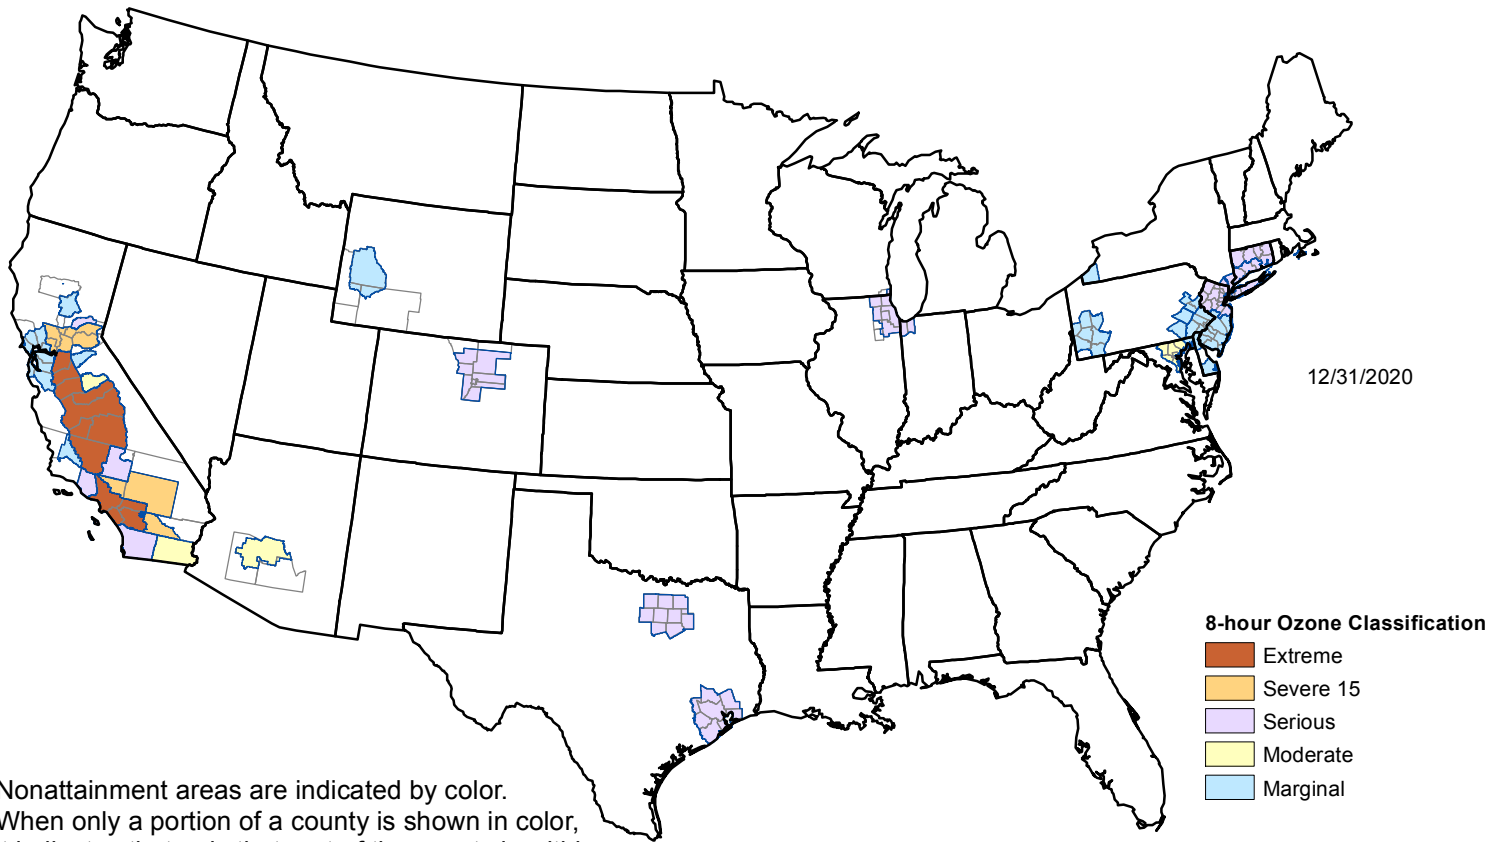

8-Hour Ozone Nonattainment Areas (2008 Standard)

Nonattainment areas are indicated by color. When only a portion of a county is shown in color, it indicates that only that part of the county is within a nonattainment area boundary.