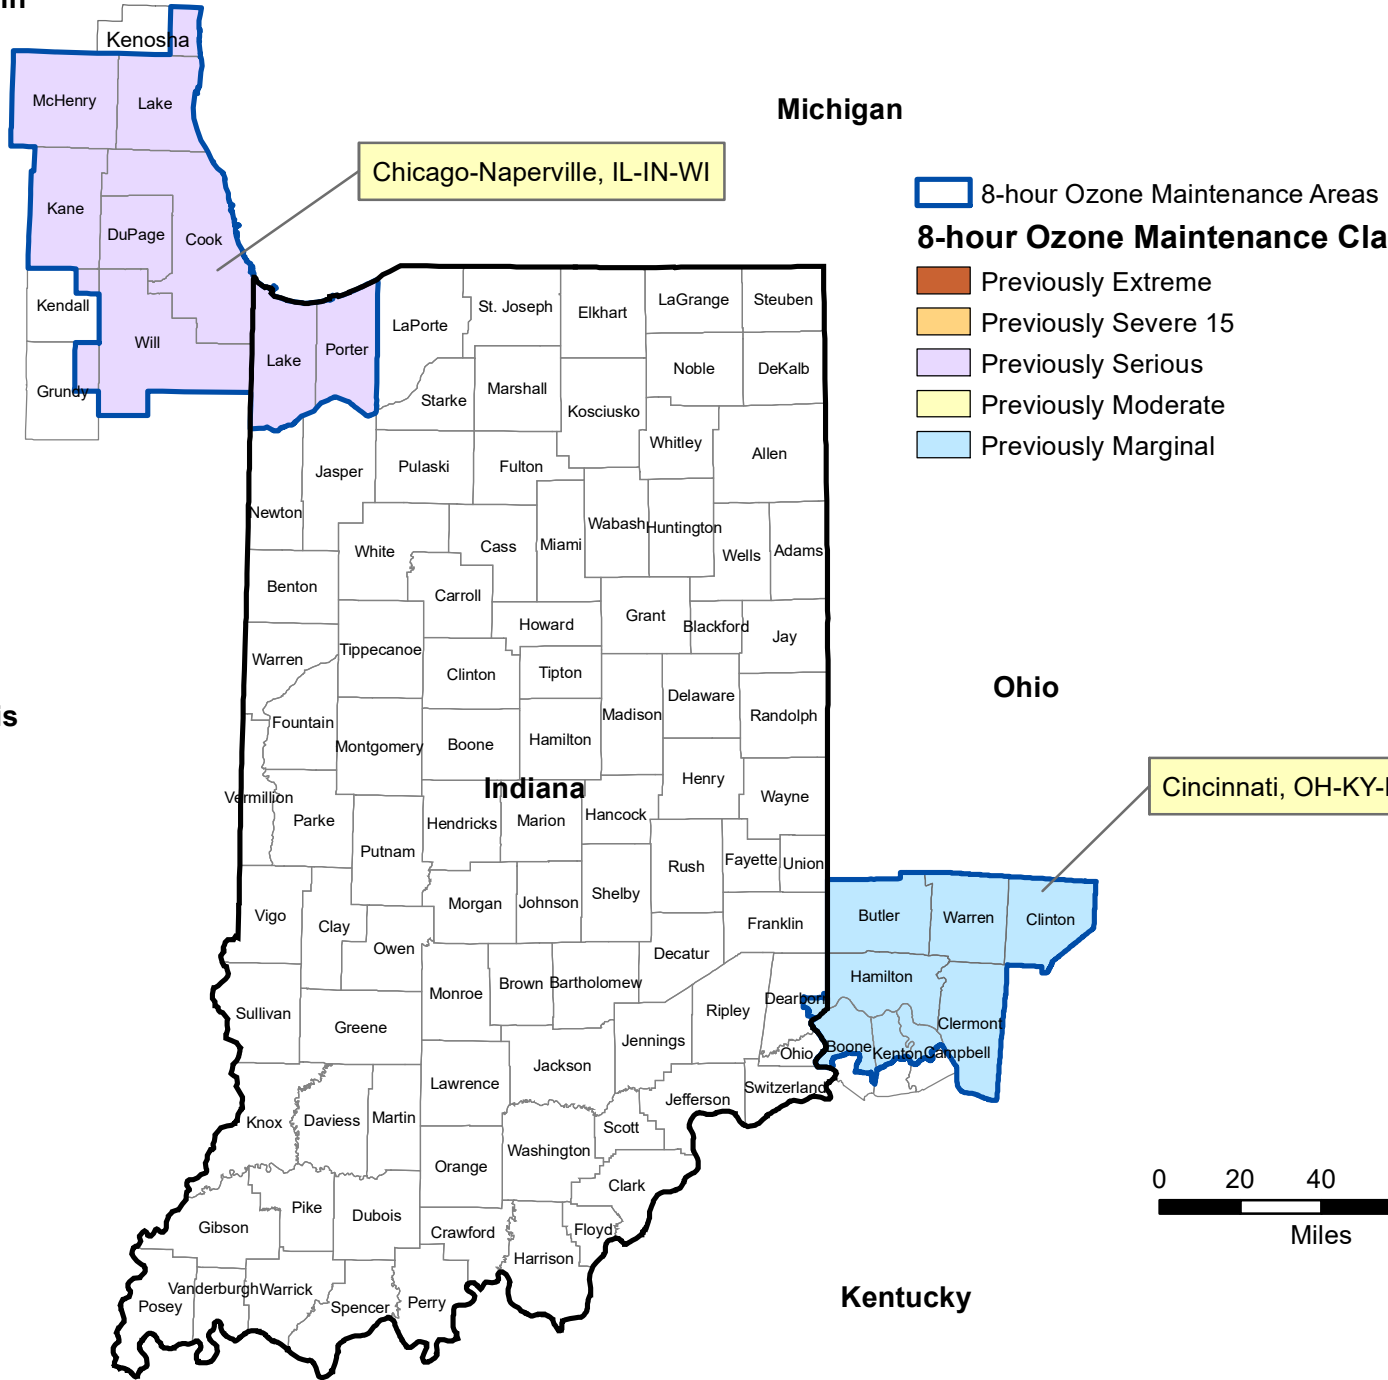

# Indiana 8-hour Ozone Maintenance Areas (2008 Standard)

Wisconsin

Michigan

Illinois

Ohio

Kentucky

Chicago-Naperville, IL-IN-WI

Cincinnati, OH-KY-IN

- 8-hour Ozone Maintenance Areas
- 8-hour Ozone Maintenance Classification**
- Previously Extreme
- Previously Severe 15
- Previously Serious
- Previously Moderate
- Previously Marginal