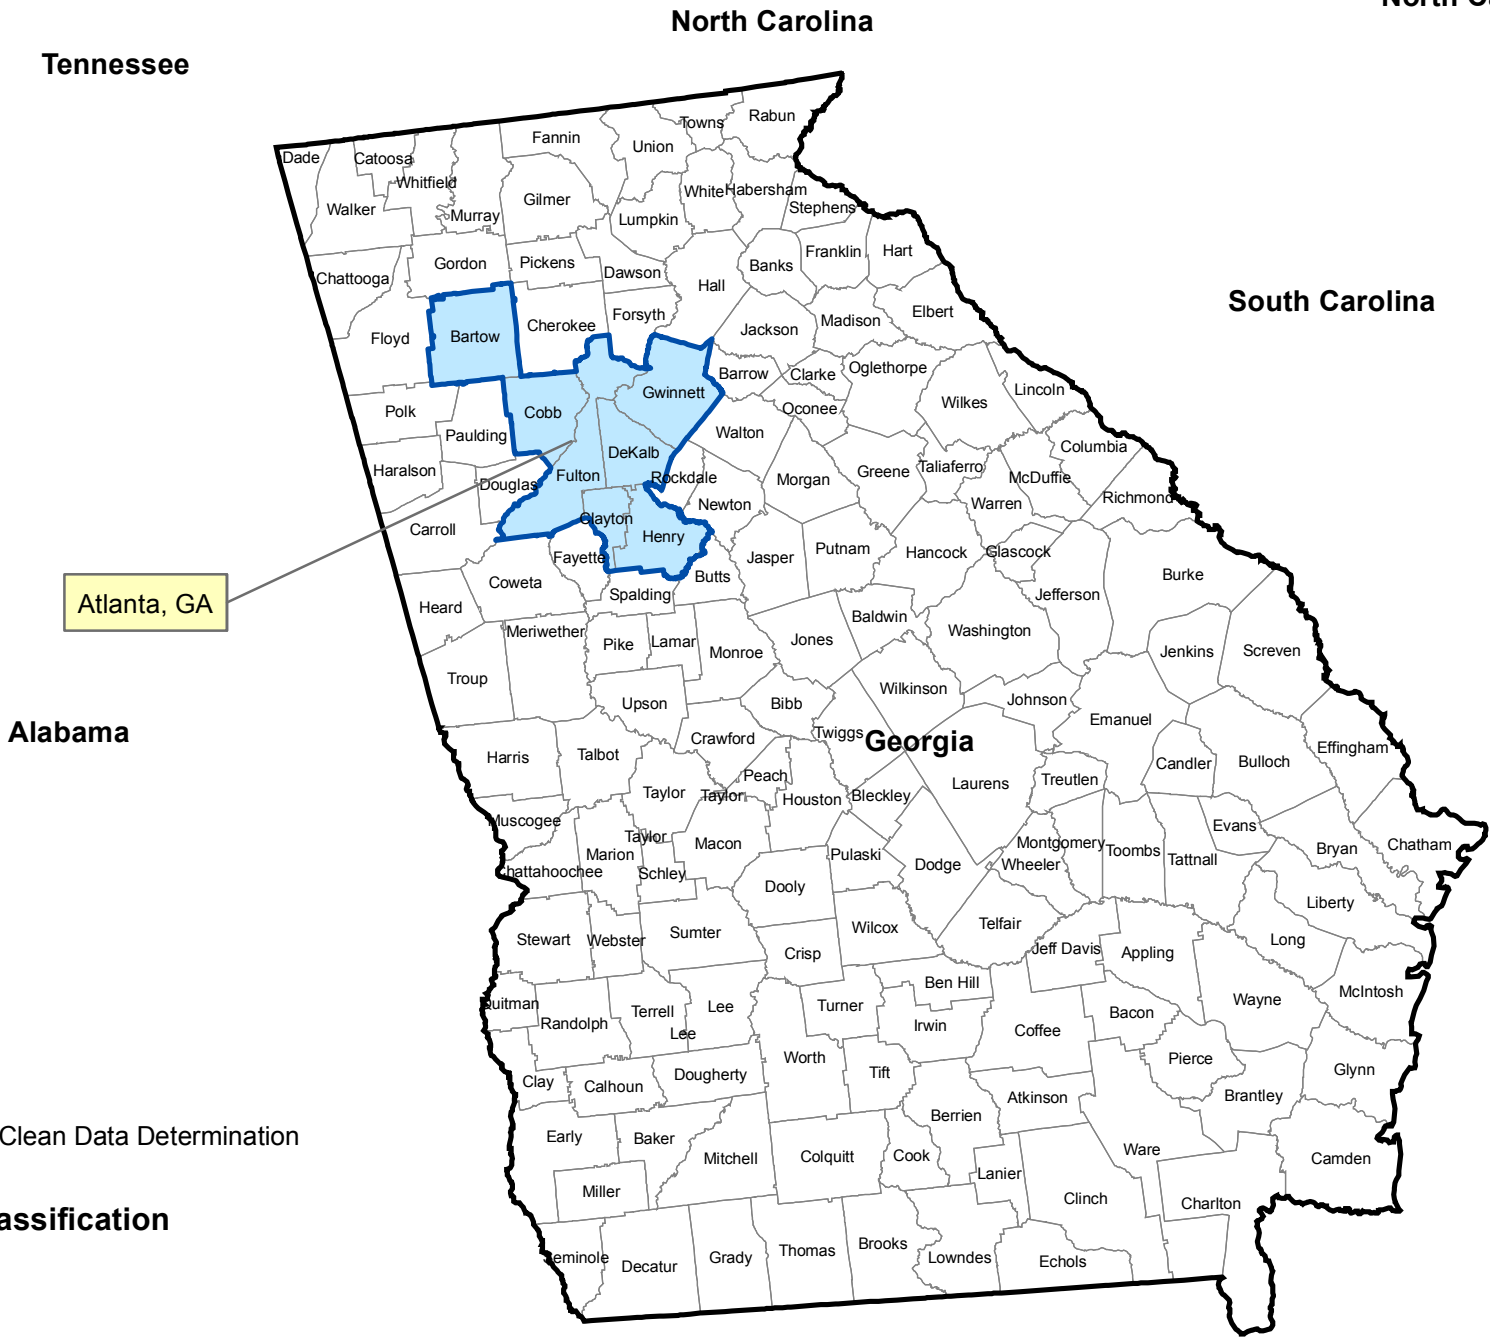

Georgia 8-hour Ozone Nonattainment Areas (2015 Standard)

Atlanta, GA

- Nonattainment Areas with Clean Data Determination
- Nonattainment Areas

Ozone Nonattainment Classification

- Extreme
- Severe-17
- Severe-15
- Serious
- Moderate
- Marginal
- Marginal (Rural Transport)