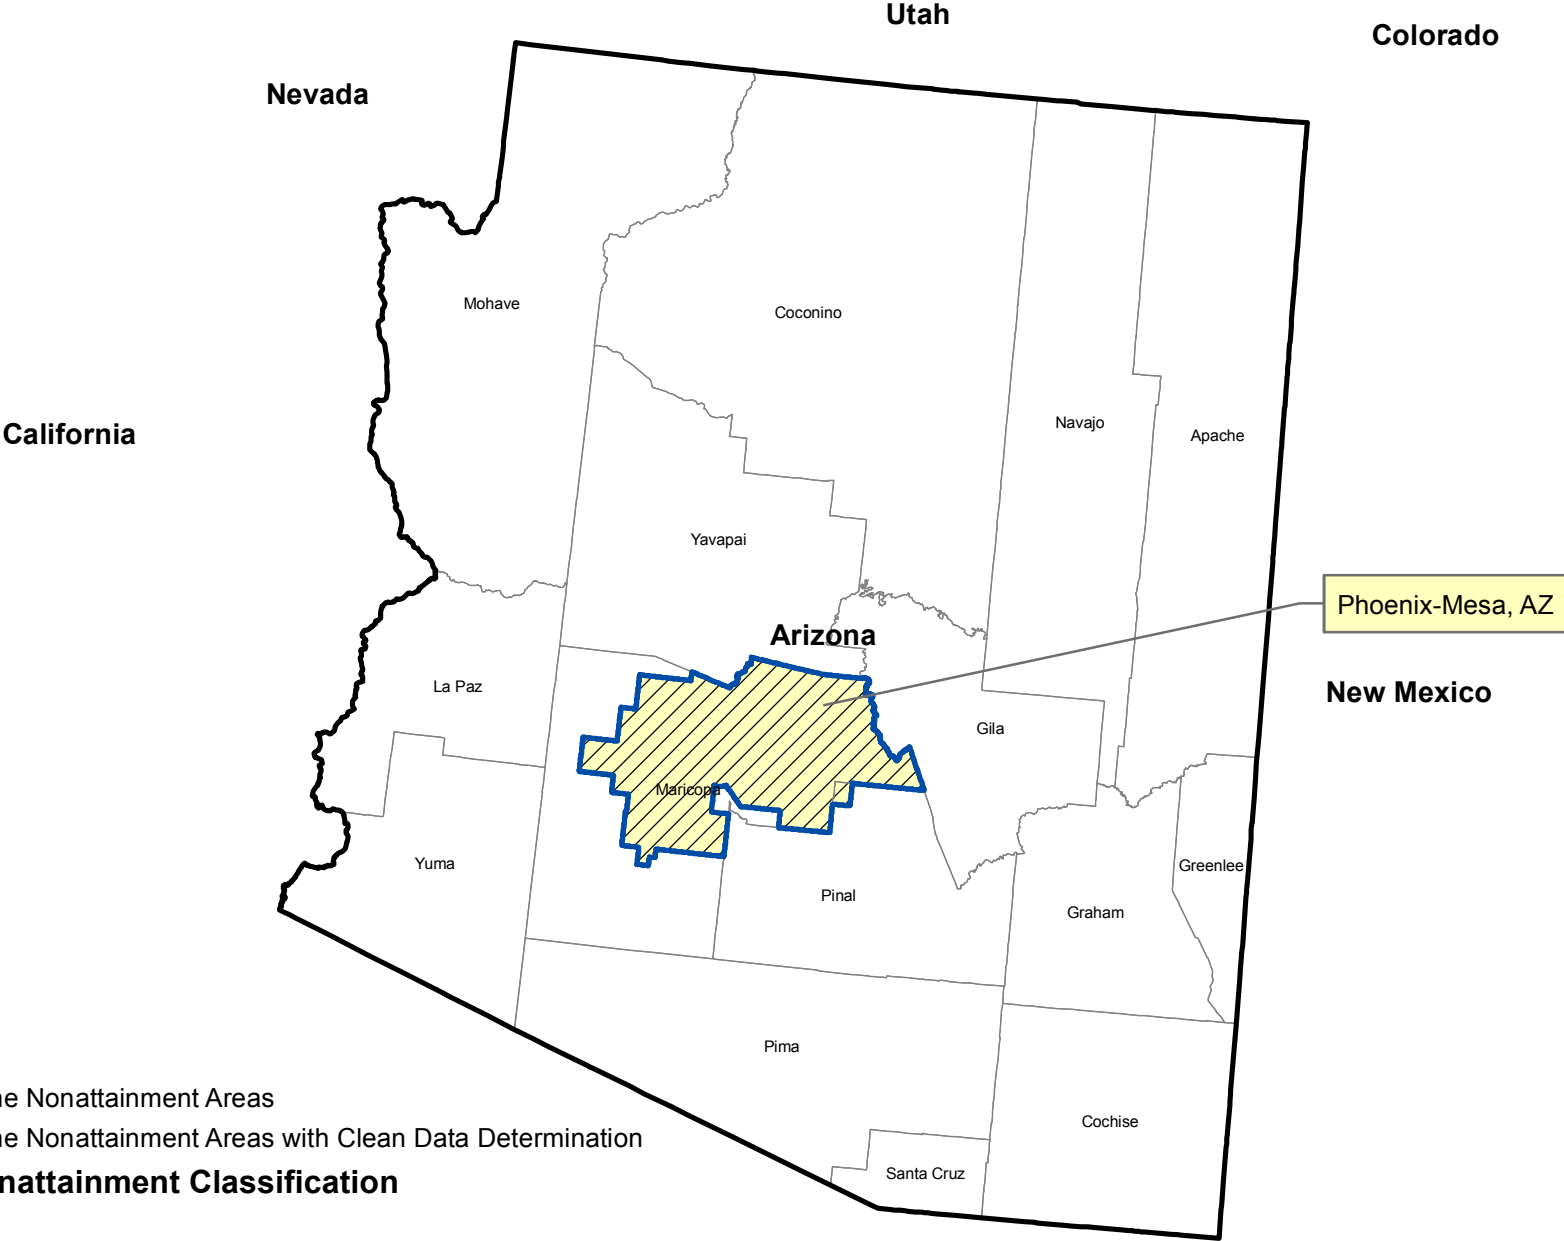

# Arizona 8-hour Ozone Nonattainment Areas (2008 Standard)

- 8-hour Ozone Nonattainment Areas
- 8-hour Ozone Nonattainment Areas with Clean Data Determination

### 8hr Ozone Nonattainment Classification

- Extreme
- Severe 15
- Serious
- Moderate
- Marginal