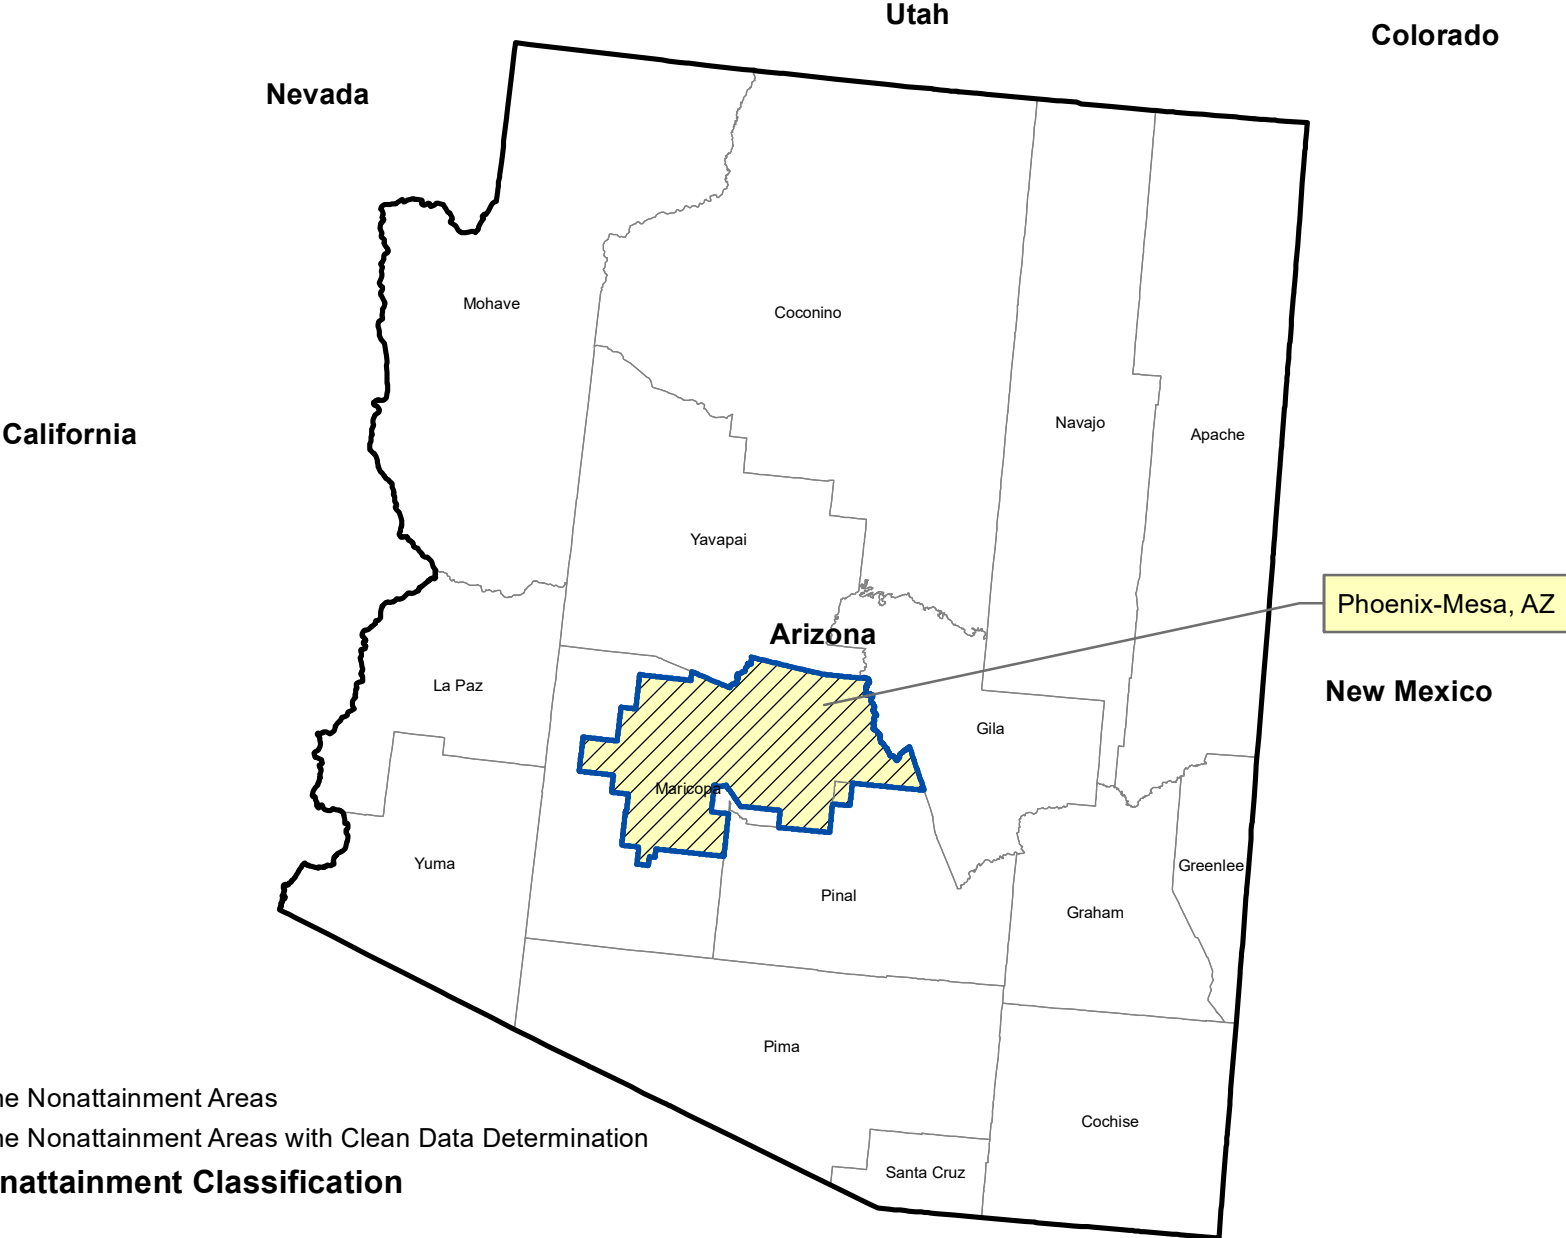

# Arizona 8-hour Ozone Nonattainment Areas (2008 Standard)

- 8-hour Ozone Nonattainment Areas
- 8-hour Ozone Nonattainment Areas with Clean Data Determination

### 8hr Ozone Nonattainment Classification

- Extreme
- Severe 15
- Serious
- Moderate
- Marginal