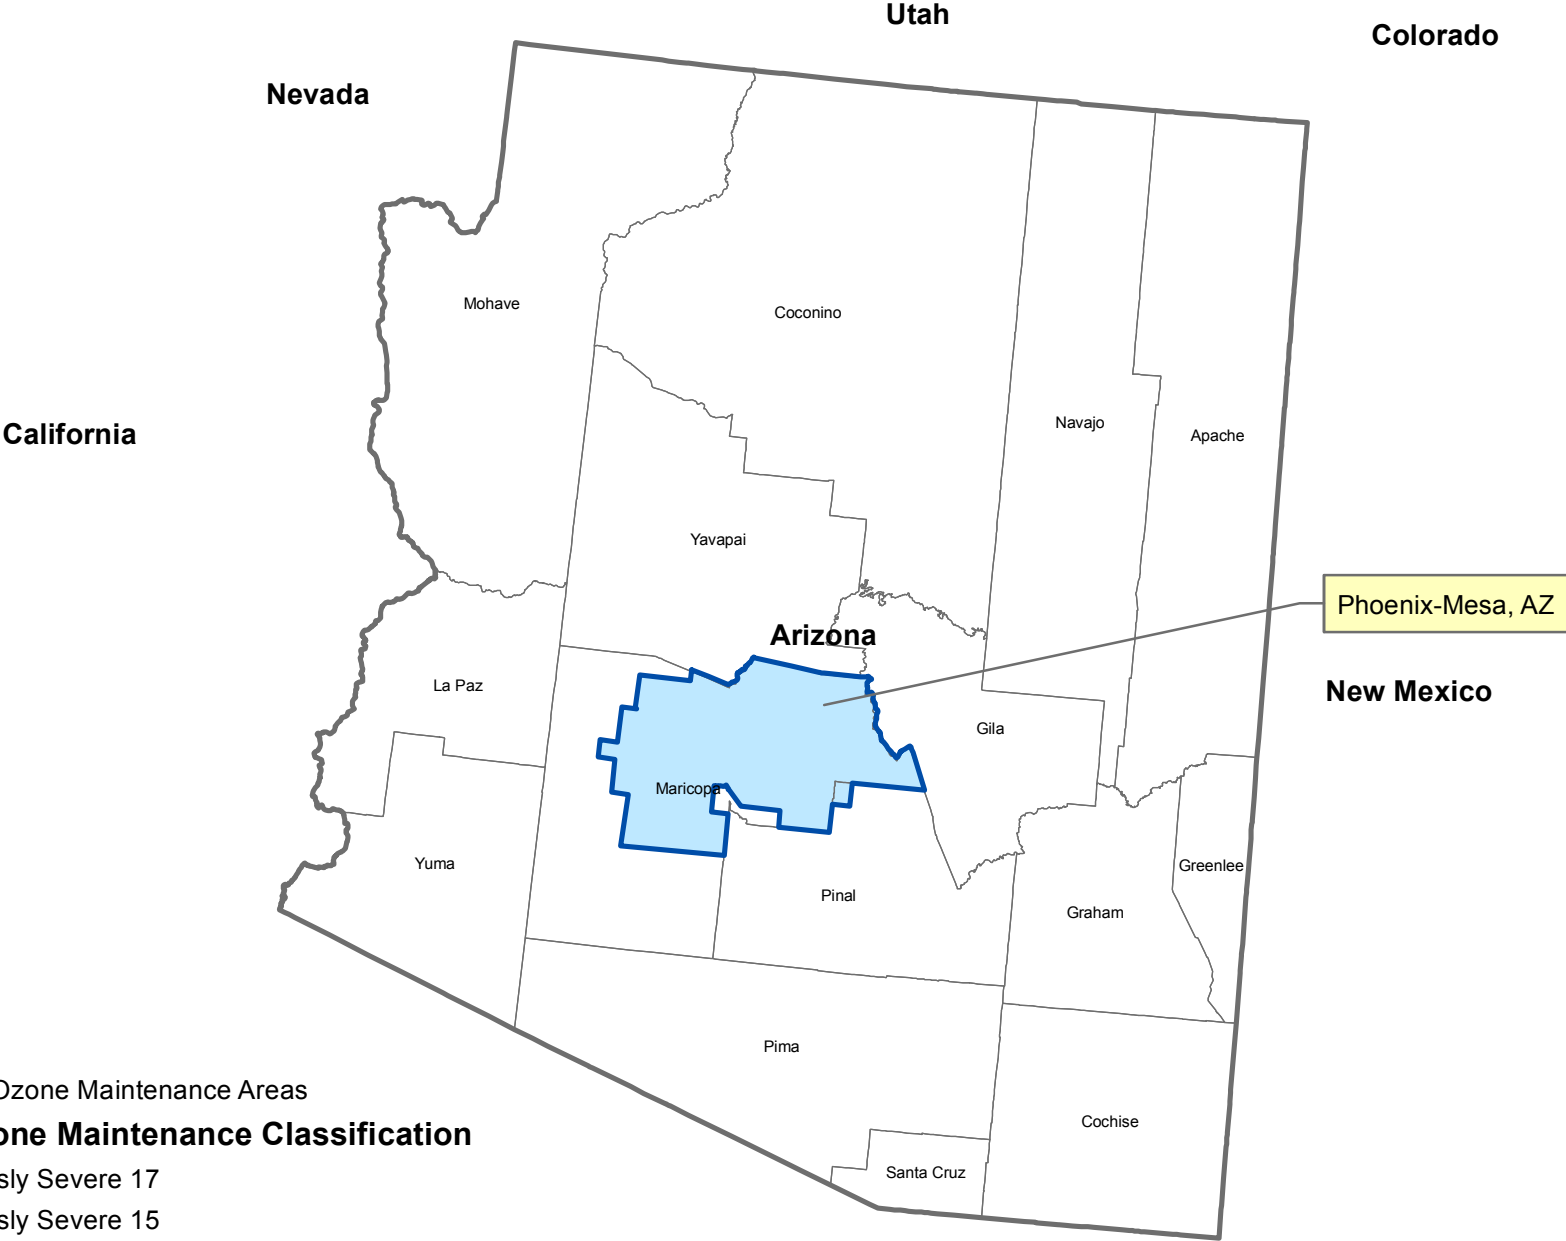

Arizona 8-hour Ozone Maintenance Areas (1997 Standard)

 8-hour Ozone Maintenance Areas

8-hour Ozone Maintenance Classification

-  Previously Severe 17
-  Previously Severe 15
-  Previously Serious
-  Previously Moderate
-  Previously Marginal