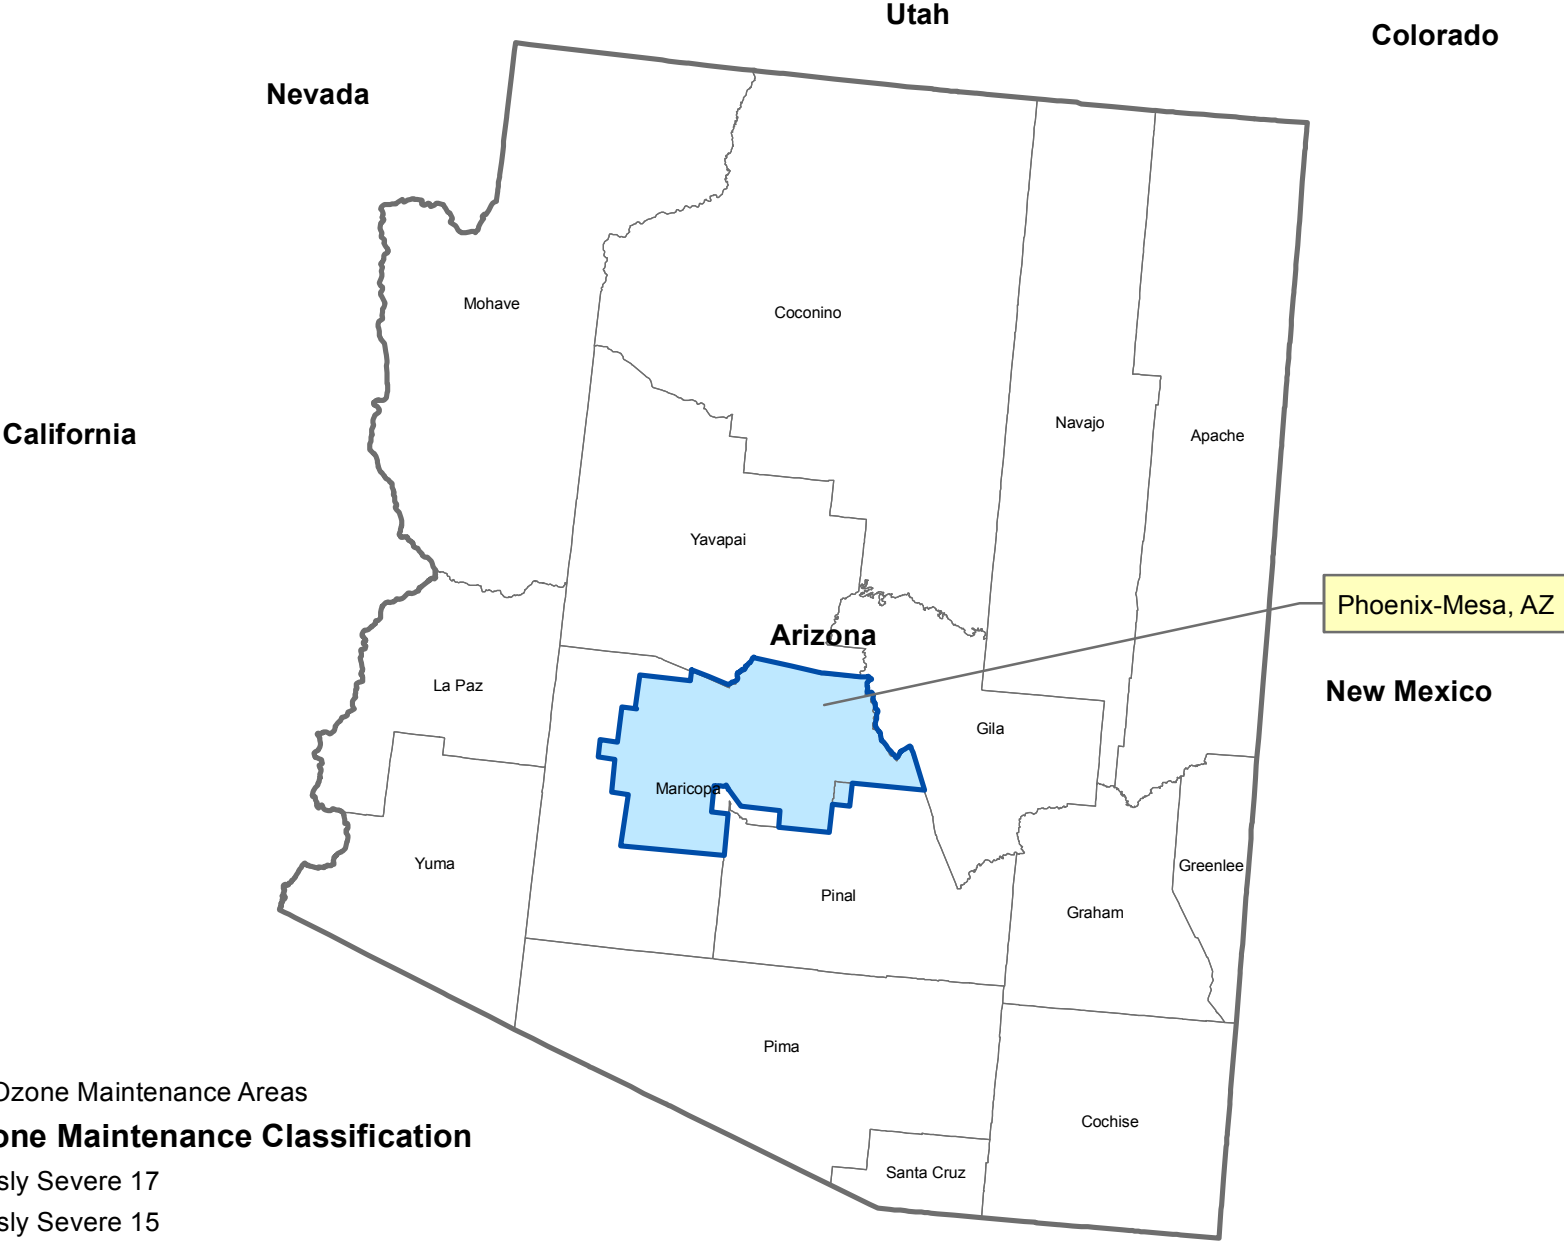

Arizona 8-hour Ozone Maintenance Areas (1997 Standard)

 8-hour Ozone Maintenance Areas

8-hour Ozone Maintenance Classification

-  Previously Severe 17
-  Previously Severe 15
-  Previously Serious
-  Previously Moderate
-  Previously Marginal